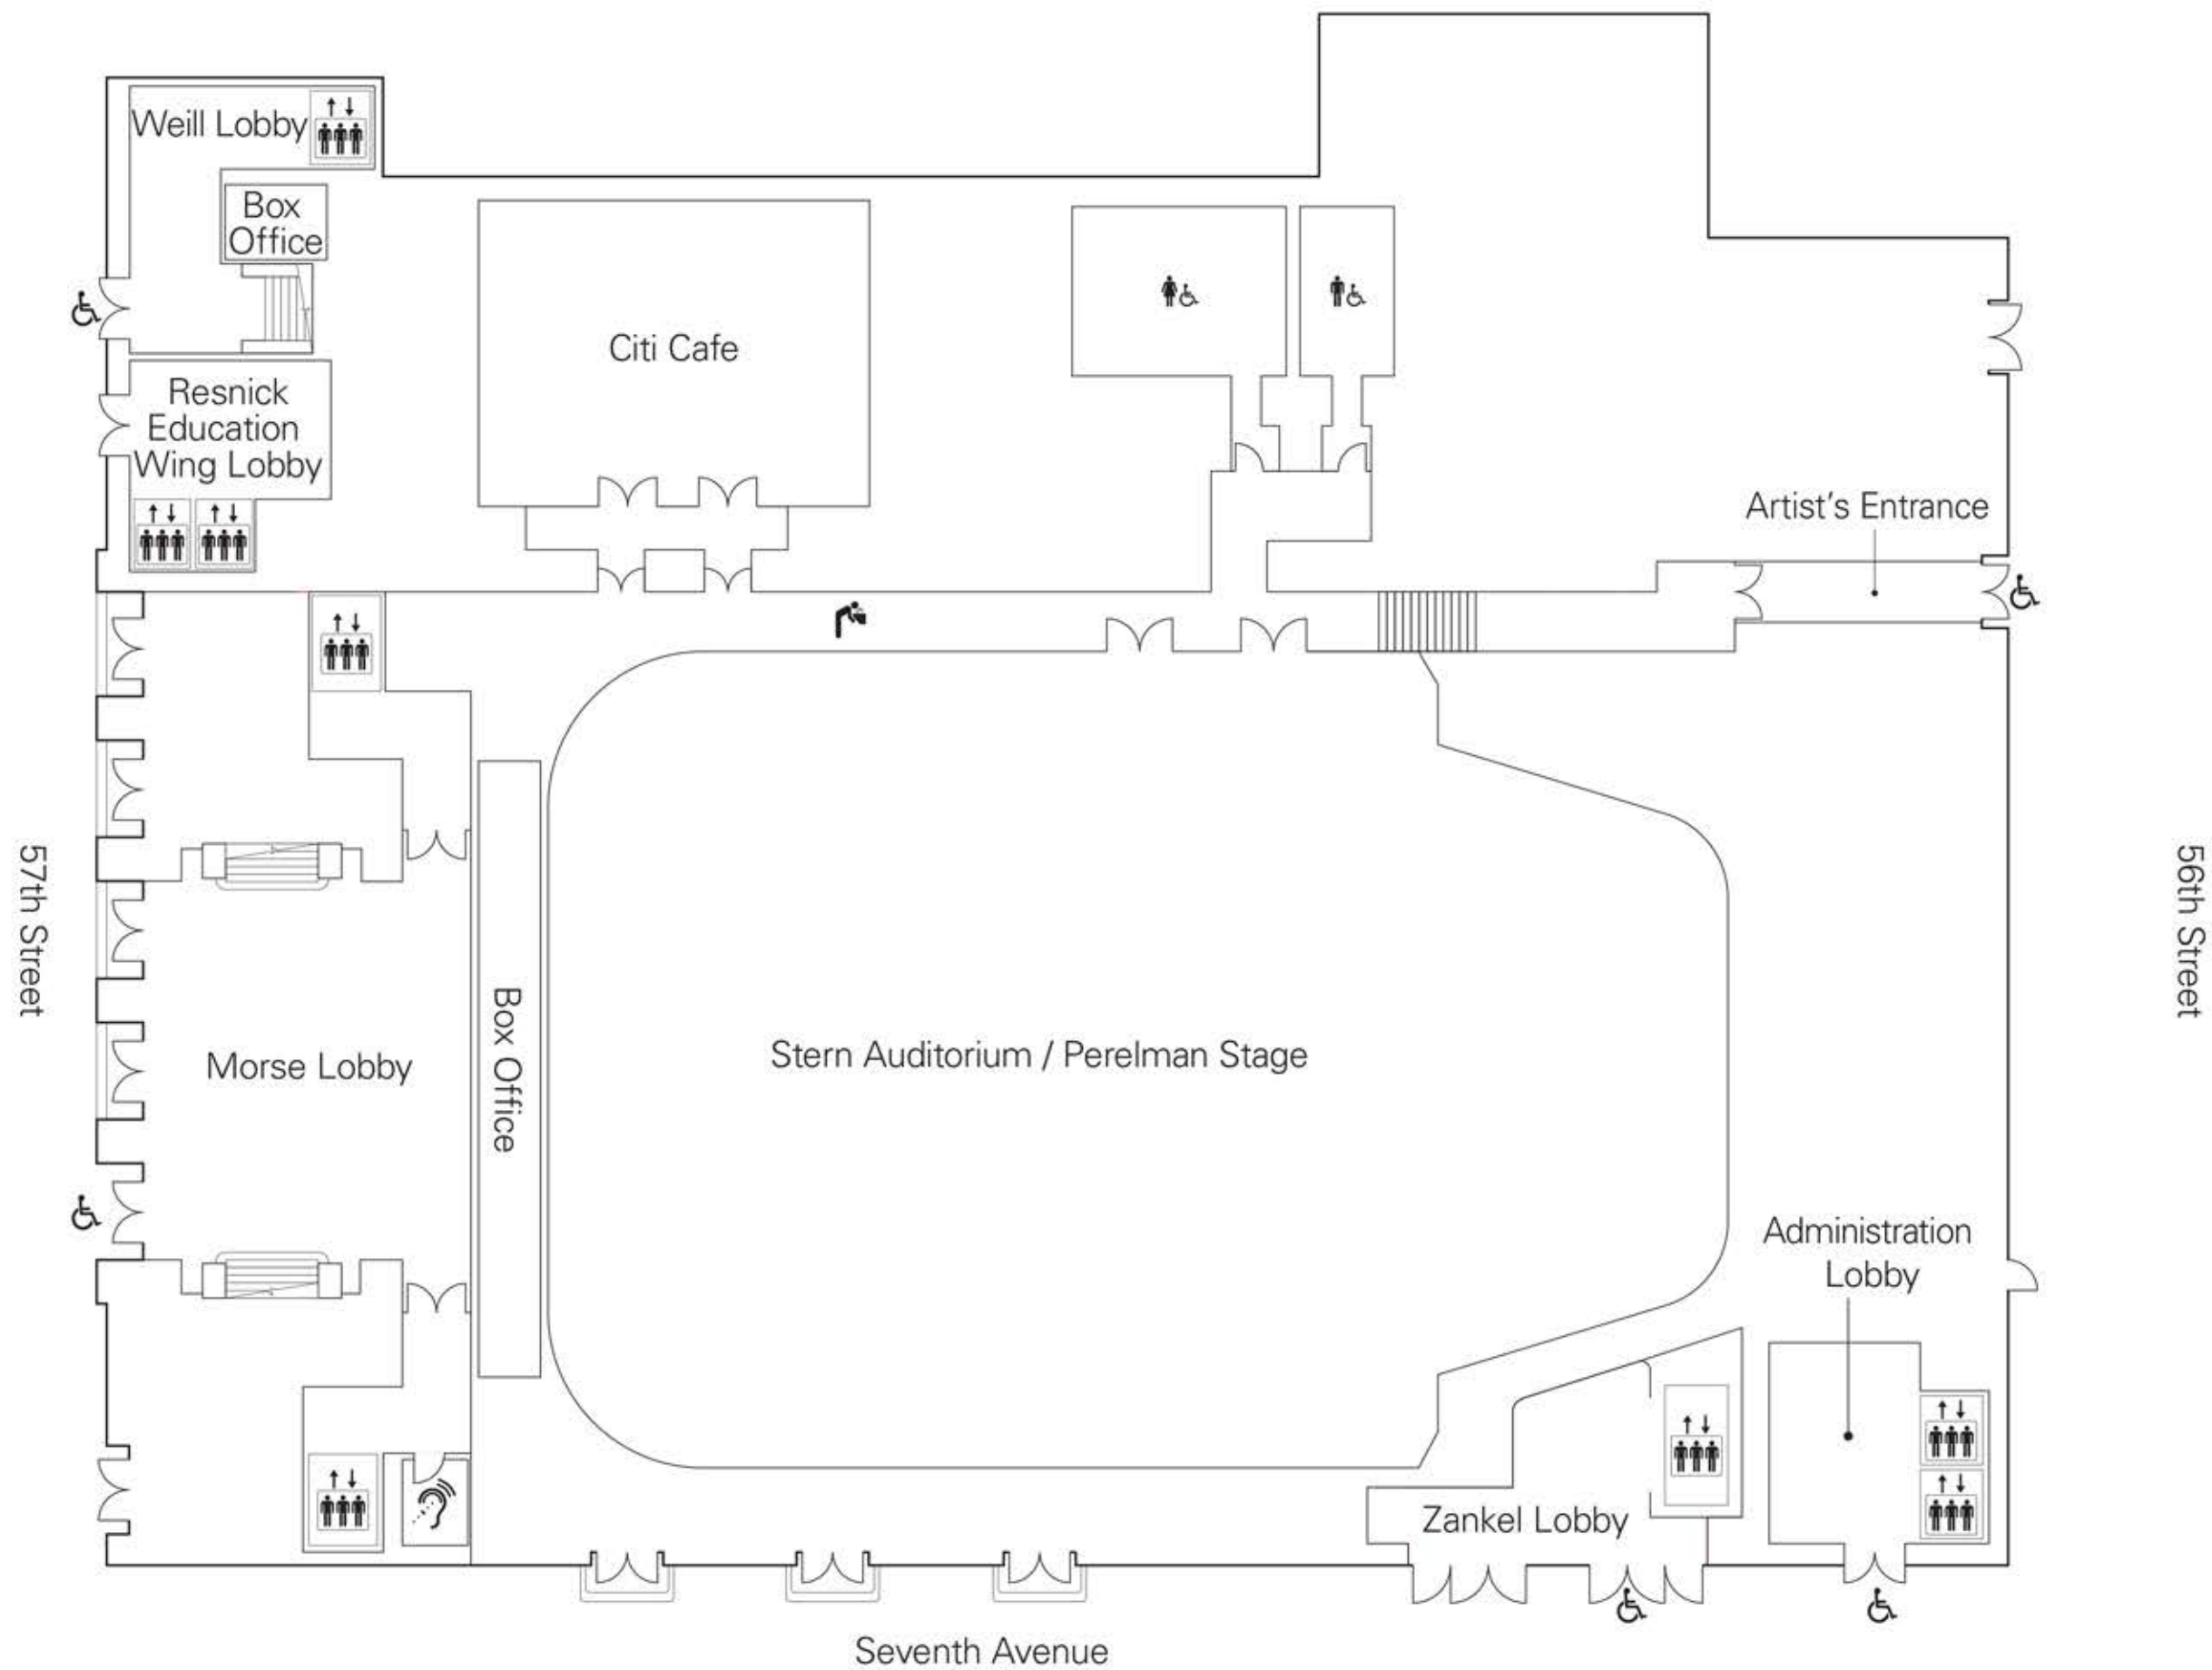

Stern Auditorium / Perelman Stage Street Level

- Accessible Entrance
- Assistive Listening Devices (ALD)
- Women's Restroom
- Men's Restroom
- Accessible Restroom
- Elevator
- Wheelchair Lift
- Drinking Fountain