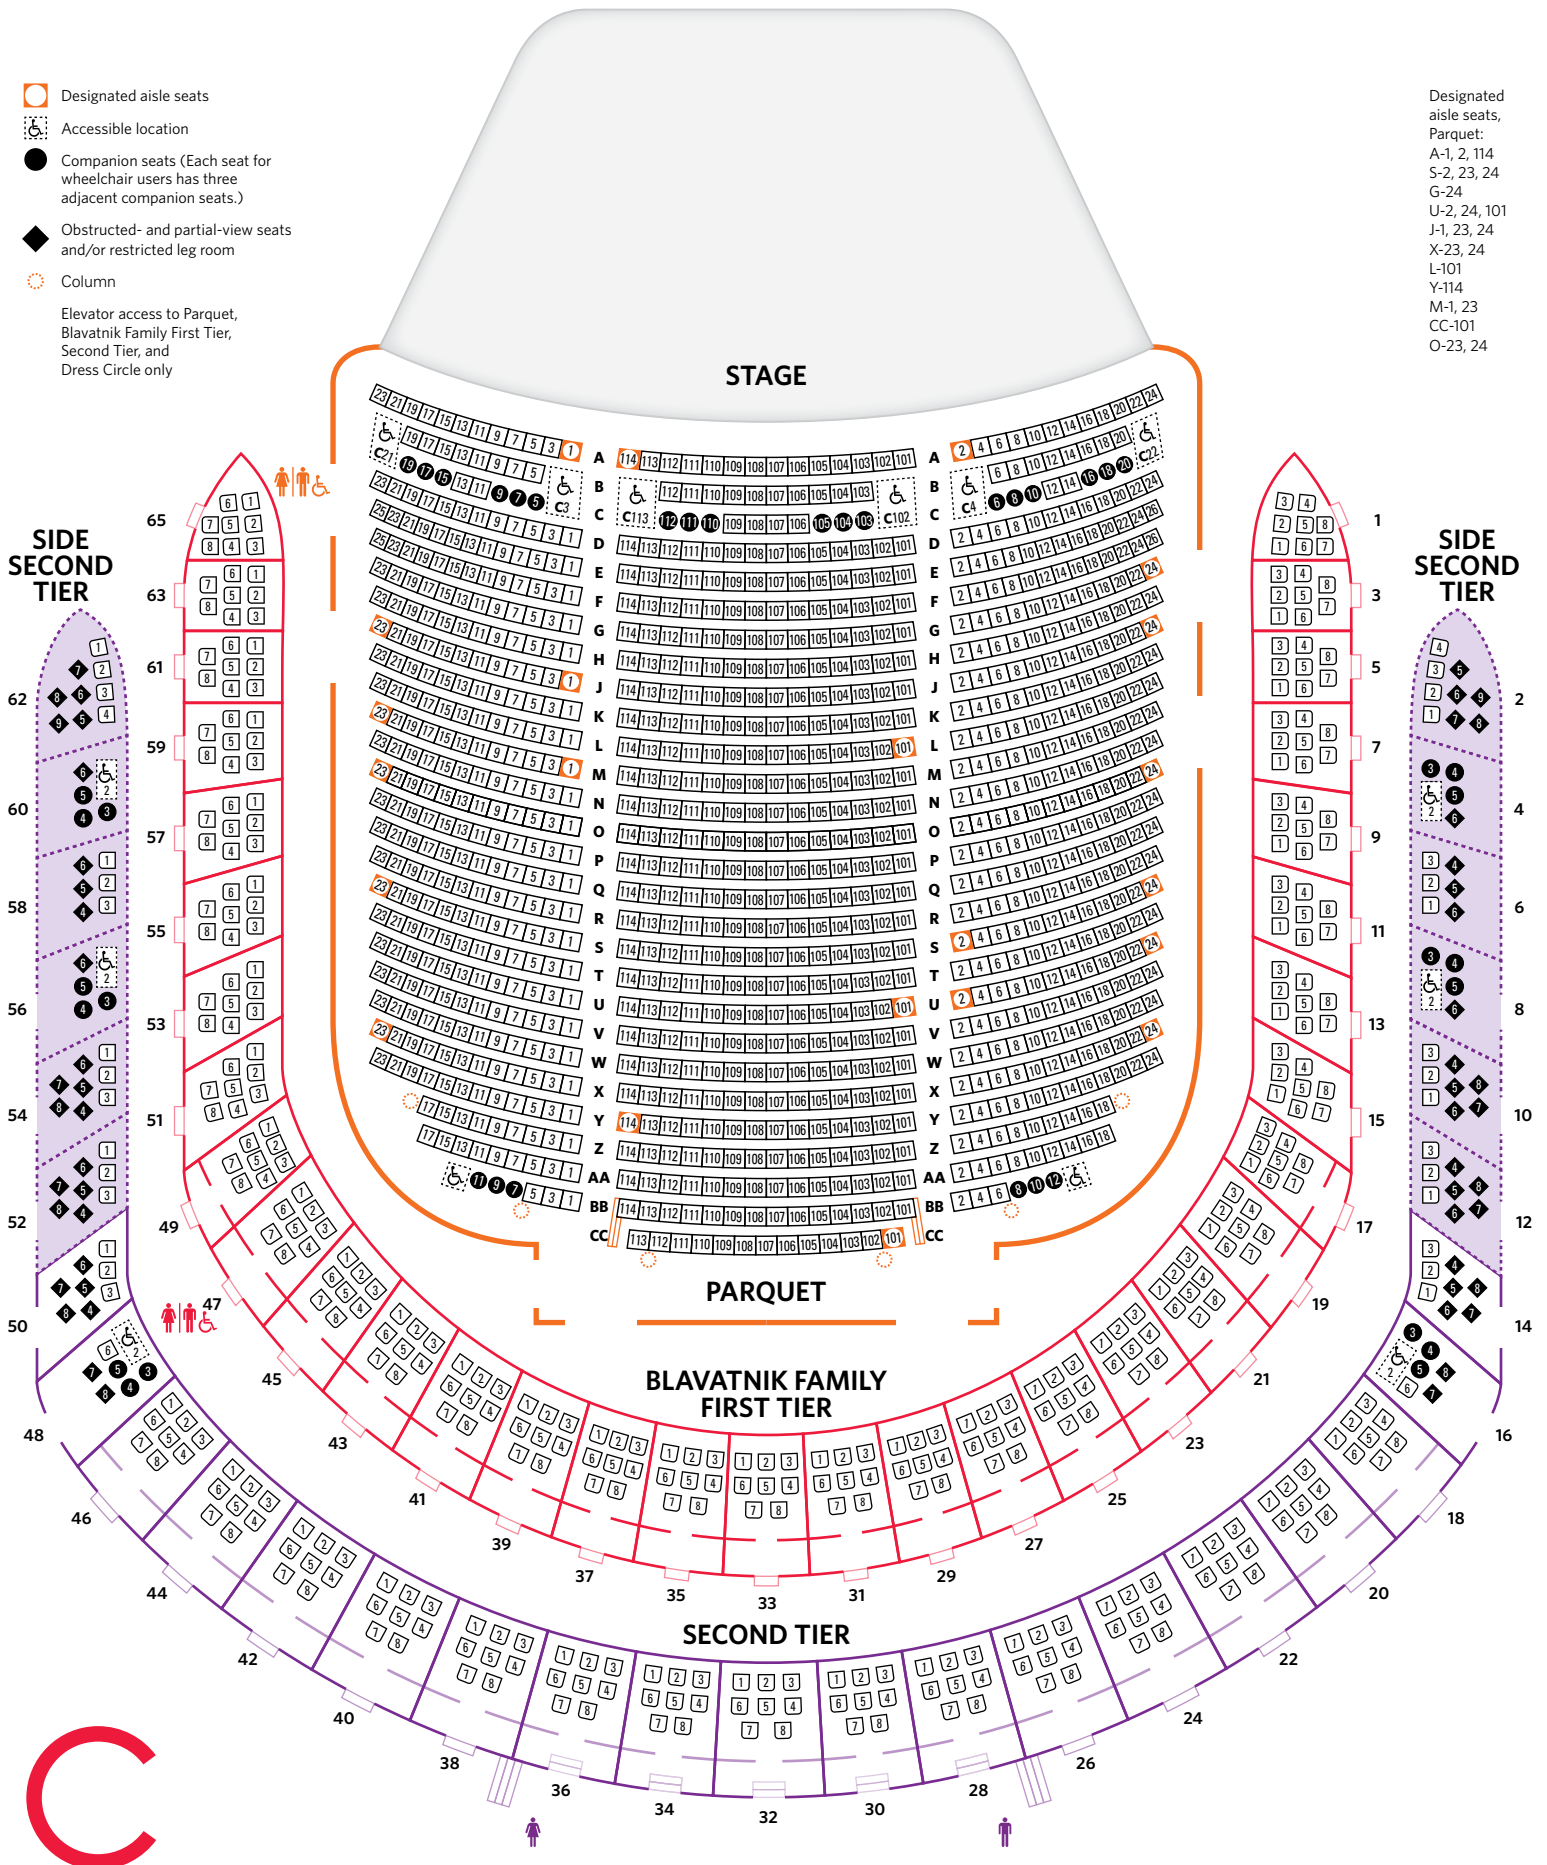

CARNEGIE HALL

Isaac Stern Auditorium / Ronald O. Perelman Stage

carnegiehall.org | 212-247-7800 | 57th Street and Seventh Avenue, New York, NY 10019

-  Designated aisle seats
 -  Accessible location
 -  Companion seats (Each seat for wheelchair users has three adjacent companion seats.)
 -  Obstructed- and partial-view seats and/or restricted leg room
 -  Column
- Elevator access to Parquet, Blavatnik Family First Tier, Second Tier, and Dress Circle only

- Designated aisle seats, Parquet:
- A-1, 2, 114
 - S-2, 23, 24
 - G-24
 - U-2, 24, 101
 - J-1, 23, 24
 - X-23, 24
 - L-101
 - Y-114
 - M-1, 23
 - CC-101
 - O-23, 24

Seating Capacity

Parquet	1,021
Blavatnik Family First Tier Boxes*	264
Second Tier Boxes	238
Center Second Tier Boxes	136
Side Second Tier Boxes	102
Dress Circle	444
Balcony	837
Center Balcony	571
Side Balcony	266

Total 2,804

*Blavatnik Family First Tier boxes 43 and 45 (16 seats) are reserved for the use of The Carnegie Hall Corporation. The remaining capacity of the Blavatnik Family First Tier is 248.

Designated aisle seats, Dress Circle: GG-30, 31
Designated aisle seats, Balcony: J-34, 35; P-1, 2