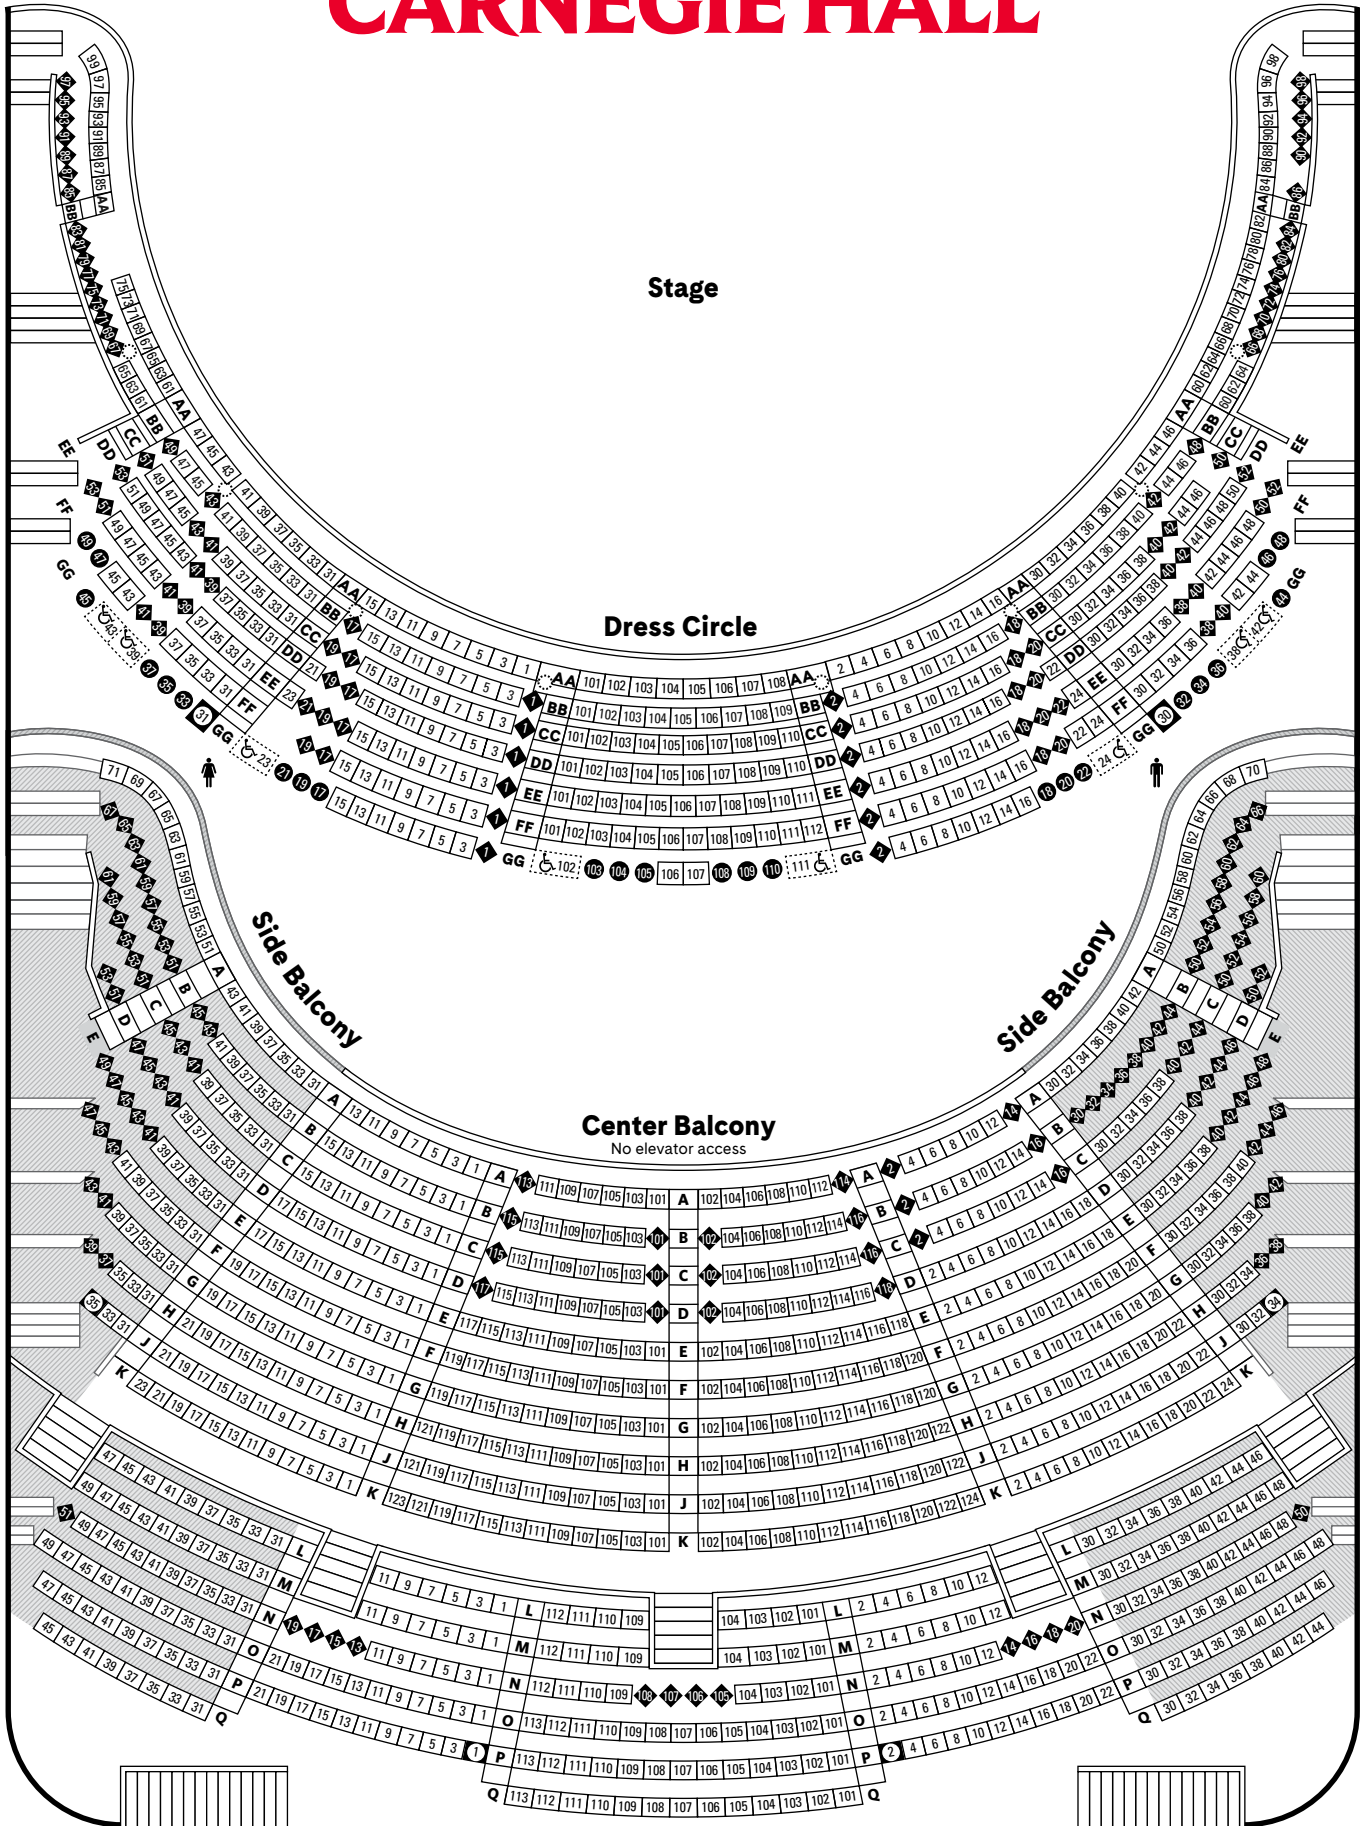

CARNEGIE HALL

Isaac Stern Auditorium / Ronald O. Perelman Stage

carnegiehall.org | 212-247-7800 | 57th Street and Seventh Avenue, New York, NY 10019

- Designated aisle seats
- ♿ Accessible location
- Companion seats
(Each seat for wheelchair users has three adjacent companion seats.)
- ◆ Obstructed- and partial-view seats and/or restricted leg room
- Column

Elevator access to Parquet, Blavatnik Family First Tier, Second Tier, and Dress Circle only

Restrooms are available on the Parquet, Blavatnik Family First Tier, Second Tier, and Dress Circle levels.

- Designated aisle seats,
Parquet:
A-1, 2, 114
S-2, 23, 24
G-24
U-2, 24, 101
J-1, 23, 24
X-23, 24
L-101
Y-114
M-1, 23
CC-101
O-23, 24

CARNEGIE HALL

□ Designated aisle seats

♿ Accessible location

● Companion seats

○ Column

◆ Obstructed- and partial-view seats and/or restricted leg room