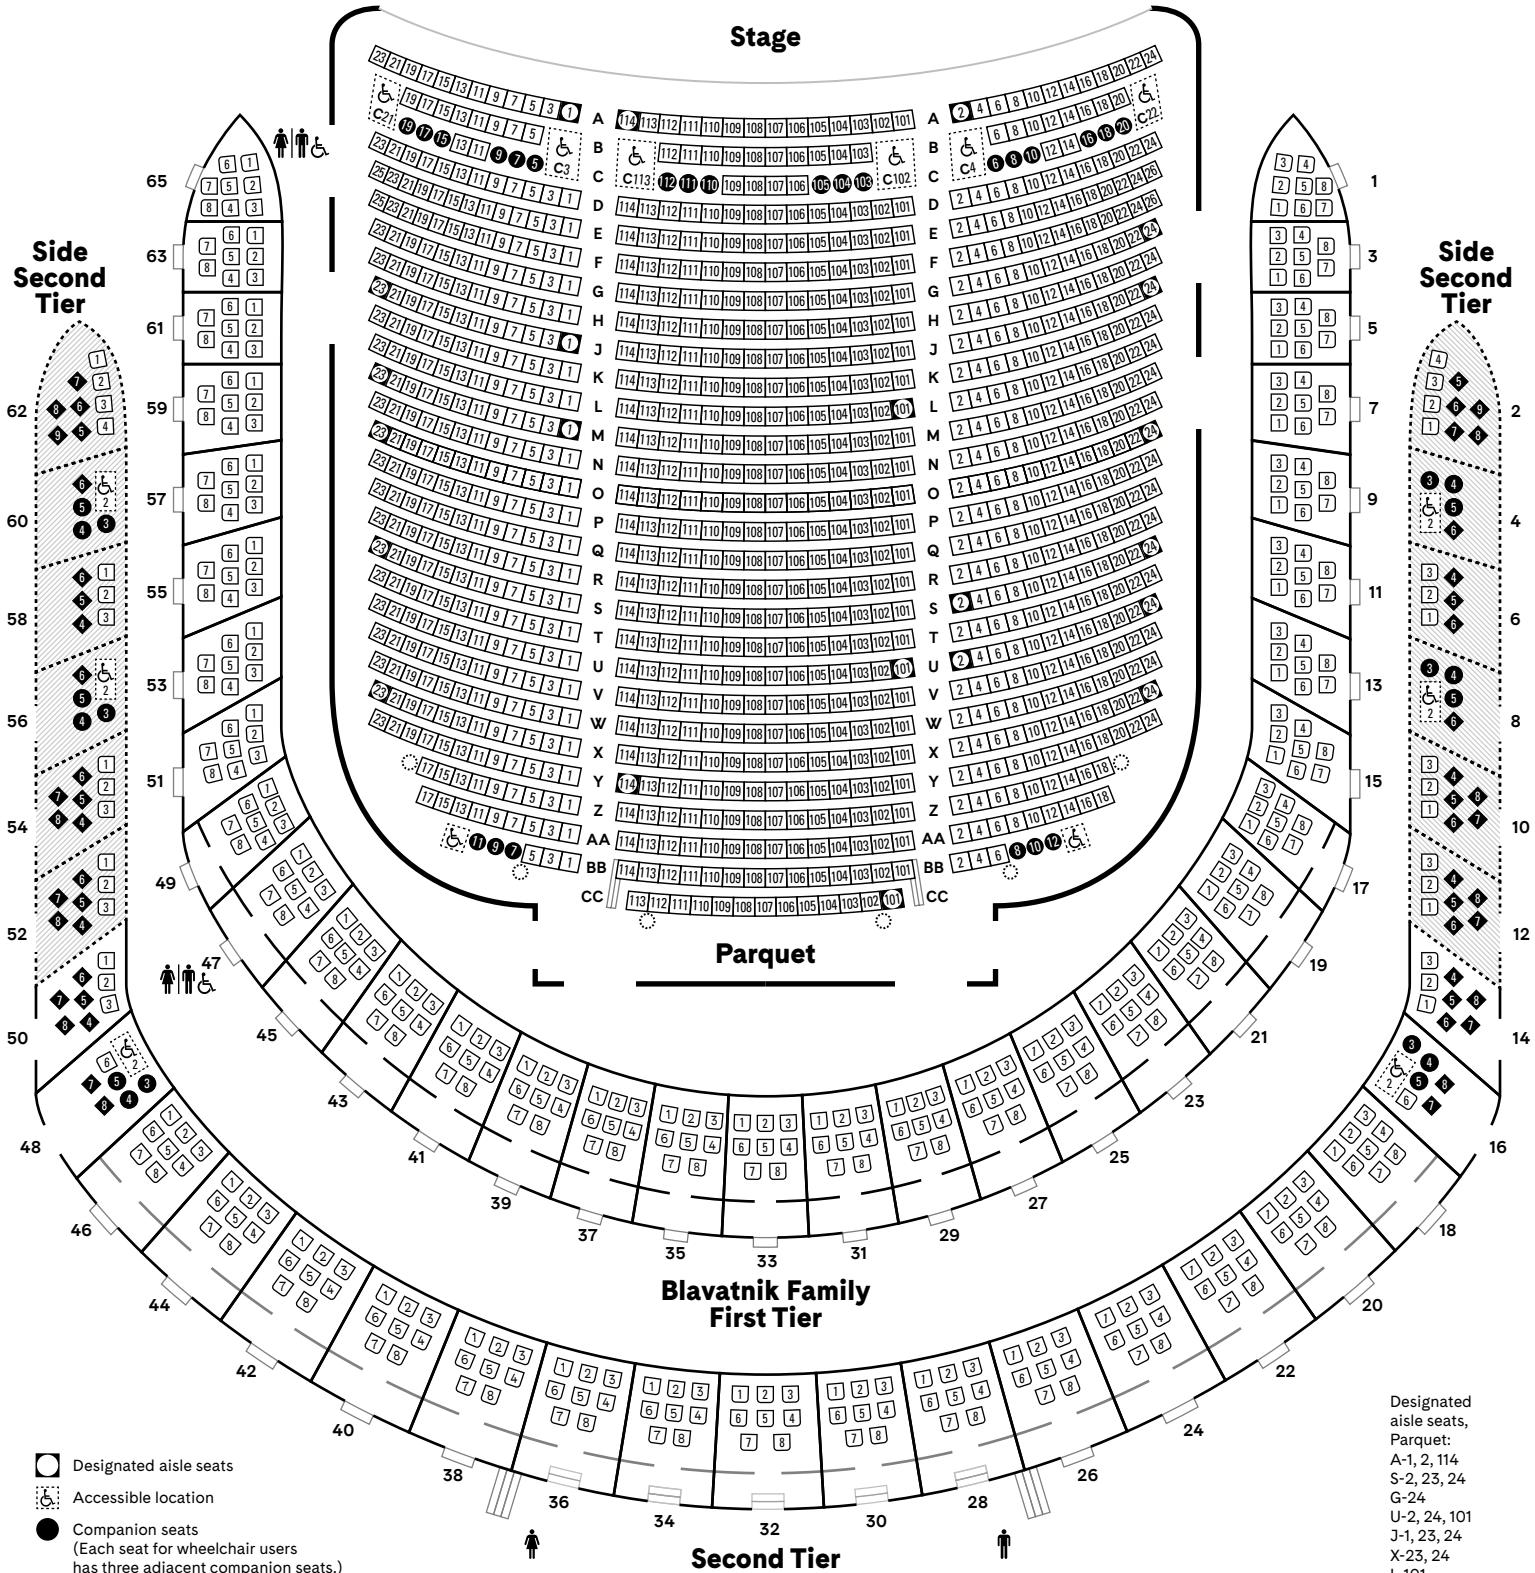

CARNEGIE HALL

Isaac Stern Auditorium / Ronald O. Perelman Stage

carnegiehall.org | 212-247-7800 | 57th Street and Seventh Avenue, New York, NY 10019

- Designated aisle seats
- ♿ Accessible location
- Companion seats
(Each seat for wheelchair users has three adjacent companion seats.)
- ◆ Obstructed- and partial-view seats and/or restricted leg room
- Column

Elevator access to Parquet, Blavatnik Family First Tier, Second Tier, and Dress Circle only

Restrooms are available on the Parquet, Blavatnik Family First Tier, Second Tier, and Dress Circle levels.

- Designated aisle seats,
Parquet:
A-1, 2, 114
S-2, 23, 24
G-24
U-2, 24, 101
J-1, 23, 24
X-23, 24
L-101
Y-114
M-1, 23
CC-101
O-23, 24

CARNEGIE HALL

□ Designated aisle seats

♿ Accessible location

● Companion seats

○ Column

◆ Obstructed- and partial-view seats and/or restricted leg room