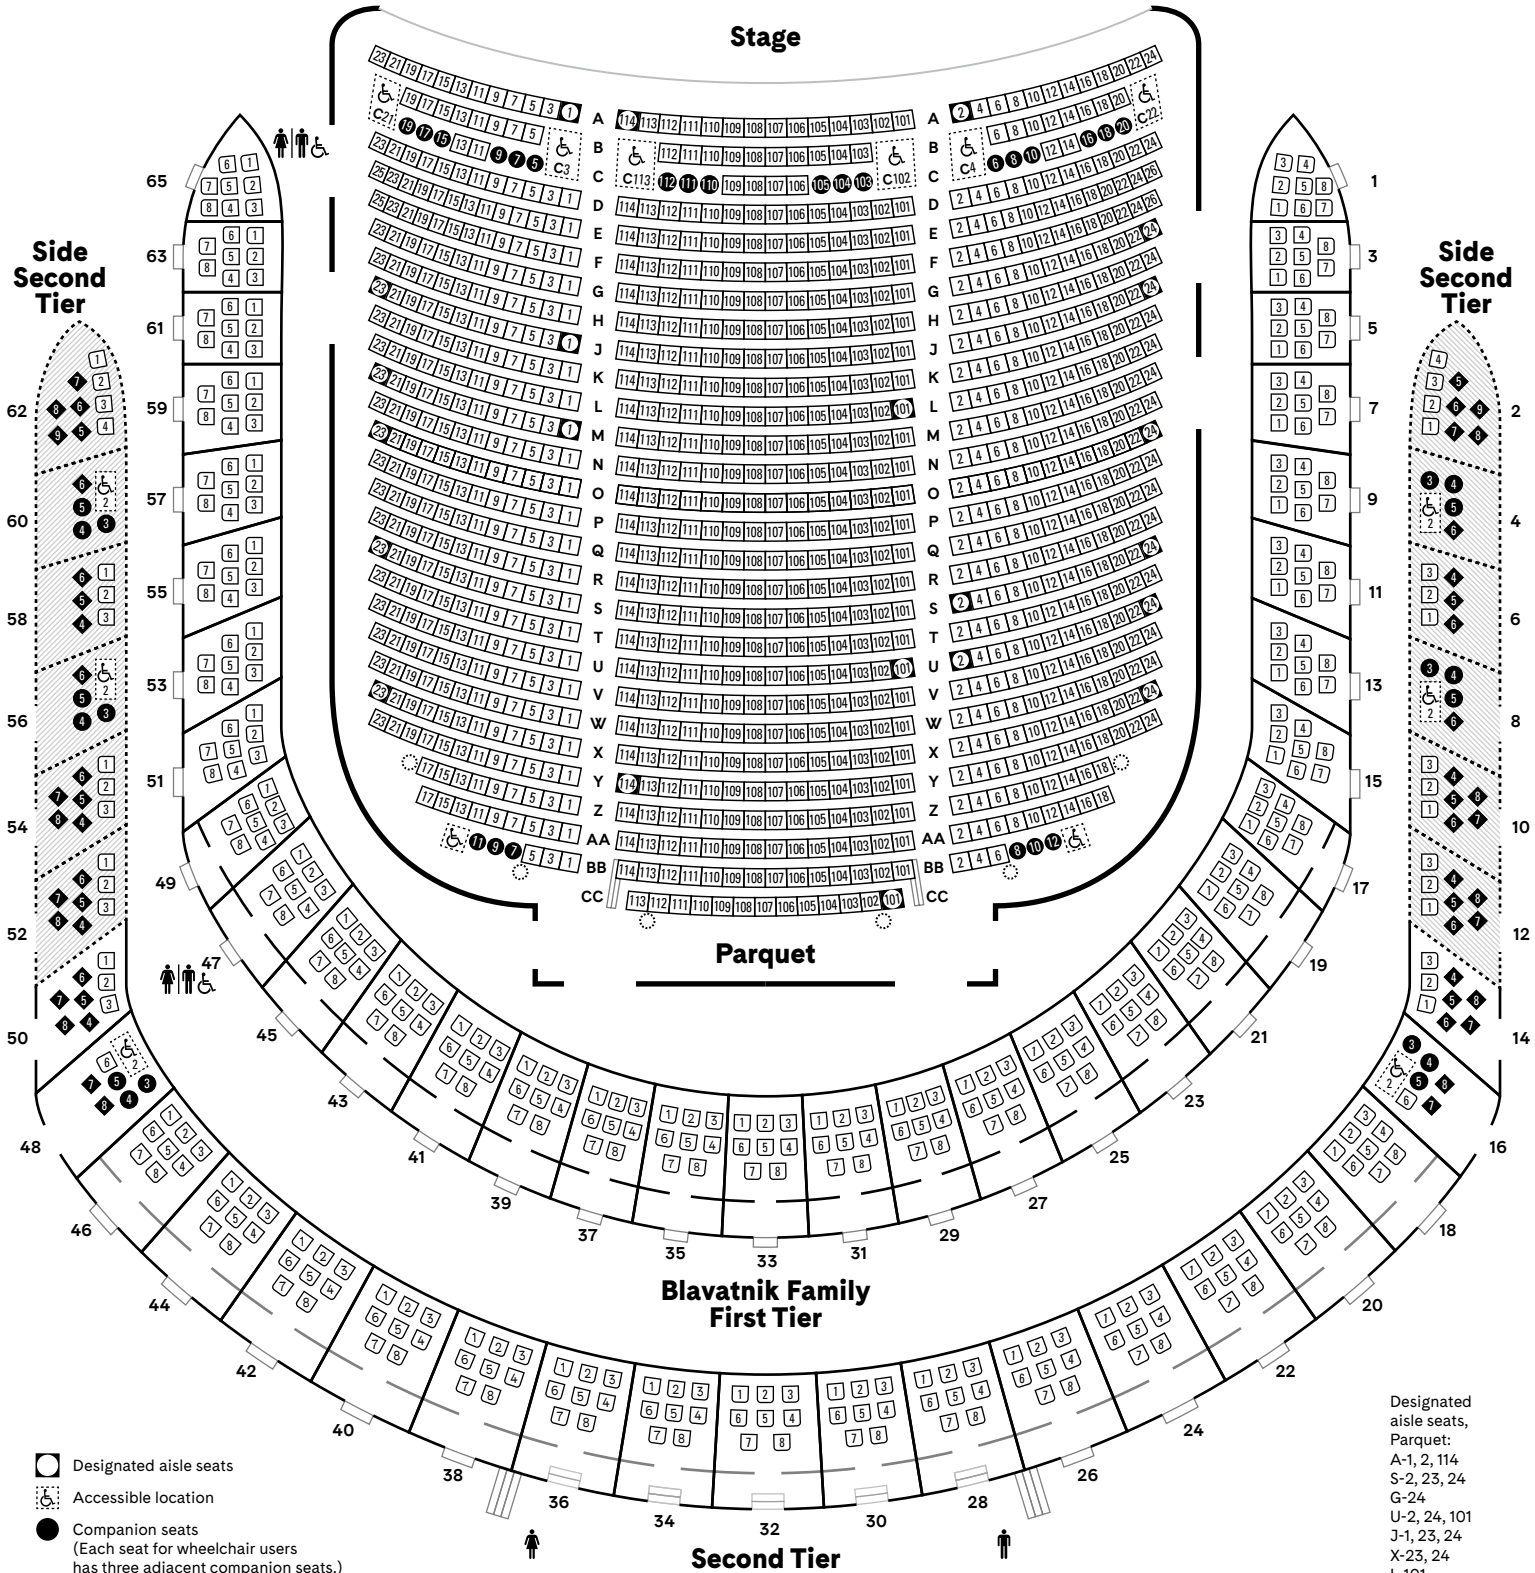

CARNEGIE HALL

Isaac Stern Auditorium / Ronald O. Perelman Stage

carnegiehall.org | 212-247-7800 | 57th Street and Seventh Avenue, New York, NY 10019

- Designated aisle seats
- ♿ Accessible location
- Companion seats
(Each seat for wheelchair users has three adjacent companion seats.)
- ◆ Obstructed- and partial-view seats and/or restricted leg room
- Column

Elevator access to Parquet, Blavatnik Family First Tier, Second Tier, and Dress Circle only

Restrooms are available on the Parquet, Blavatnik Family First Tier, Second Tier, and Dress Circle levels.

- Designated aisle seats,
Parquet:
A-1, 2, 114
S-2, 23, 24
G-24
U-2, 24, 101
J-1, 23, 24
X-23, 24
L-101
Y-114
M-1, 23
CC-101
O-23, 24

CARNEGIE HALL