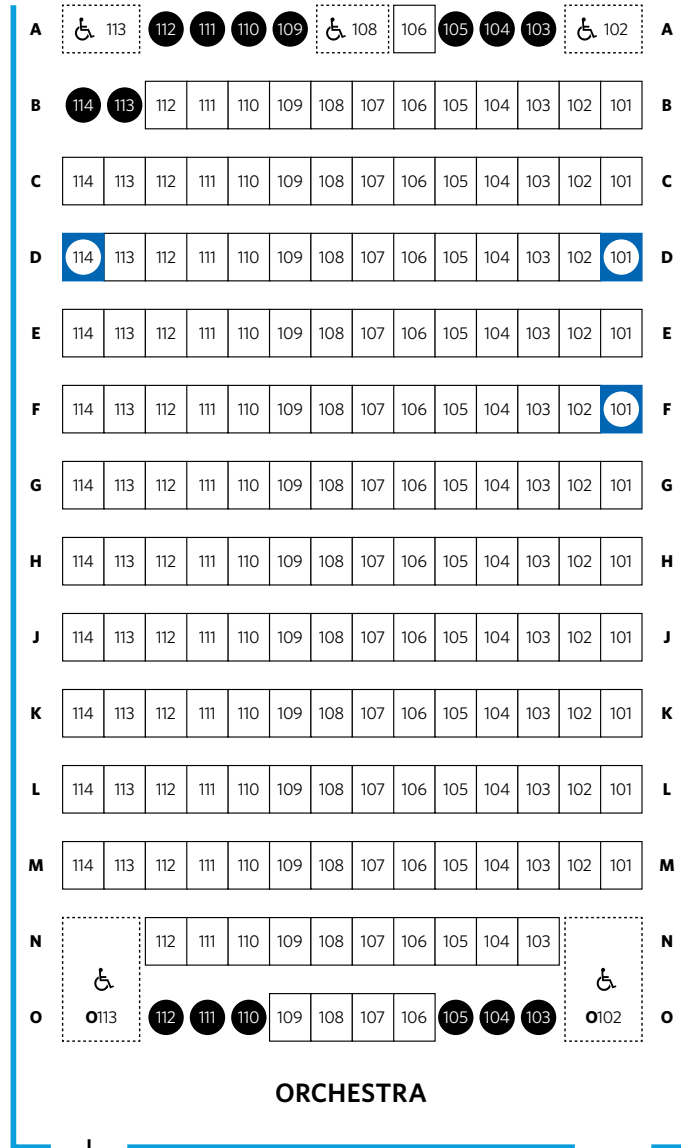

## STAGE

- Designated aisle seats
- Accessible location
- Companion seats

<b>Seating Capacity</b>	
Orchestra	196
Balcony	72
<b>Total</b>	<b>268</b>

Designated aisle seats, Orchestra:  
D-101, 114; F-101

## ORCHESTRA

**Elevator**

(in the adjacent Jacobs Room)

## BALCONY