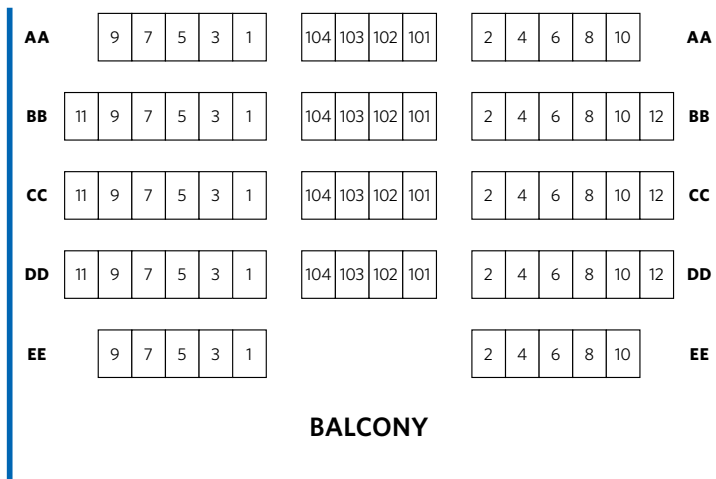

## STAGE

- Designated aisle seats
- Accessible location
- Companion seats

<b>Seating Capacity</b>	
Orchestra	196
Balcony	72
<b>Total</b>	<b>268</b>

Designated aisle seats, Orchestra:  
D-101, 114; F-101

## ORCHESTRA

**Elevator**

(in the adjacent Jacobs Room)

## BALCONY