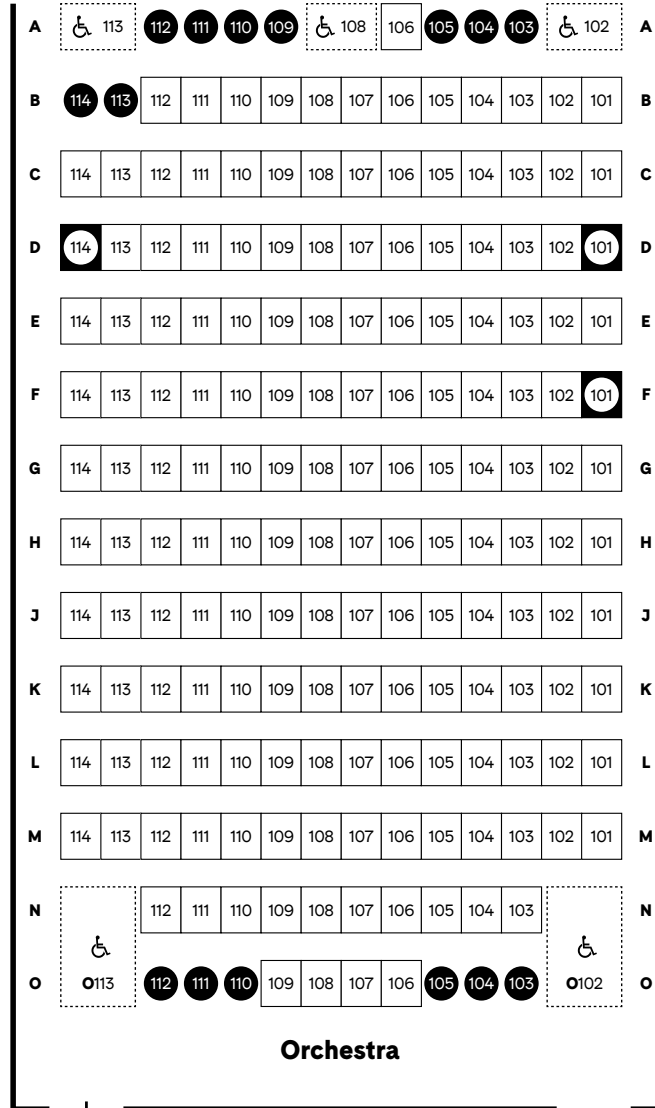

CARNEGIE HALL

Joan and Sanford I. Weill Recital Hall

carnegiehall.org | 212-247-7800 | 57th Street and Seventh Avenue, New York, NY 10019

Stage

-  Designated aisle seats
-  Accessible location
-  Companion seats

Seating Capacity	
Orchestra	196
Balcony	72
Total	268

Designated aisle seats,
Orchestra: D-101, 114; F-101

Elevator
(in the adjacent Jacobs Room)