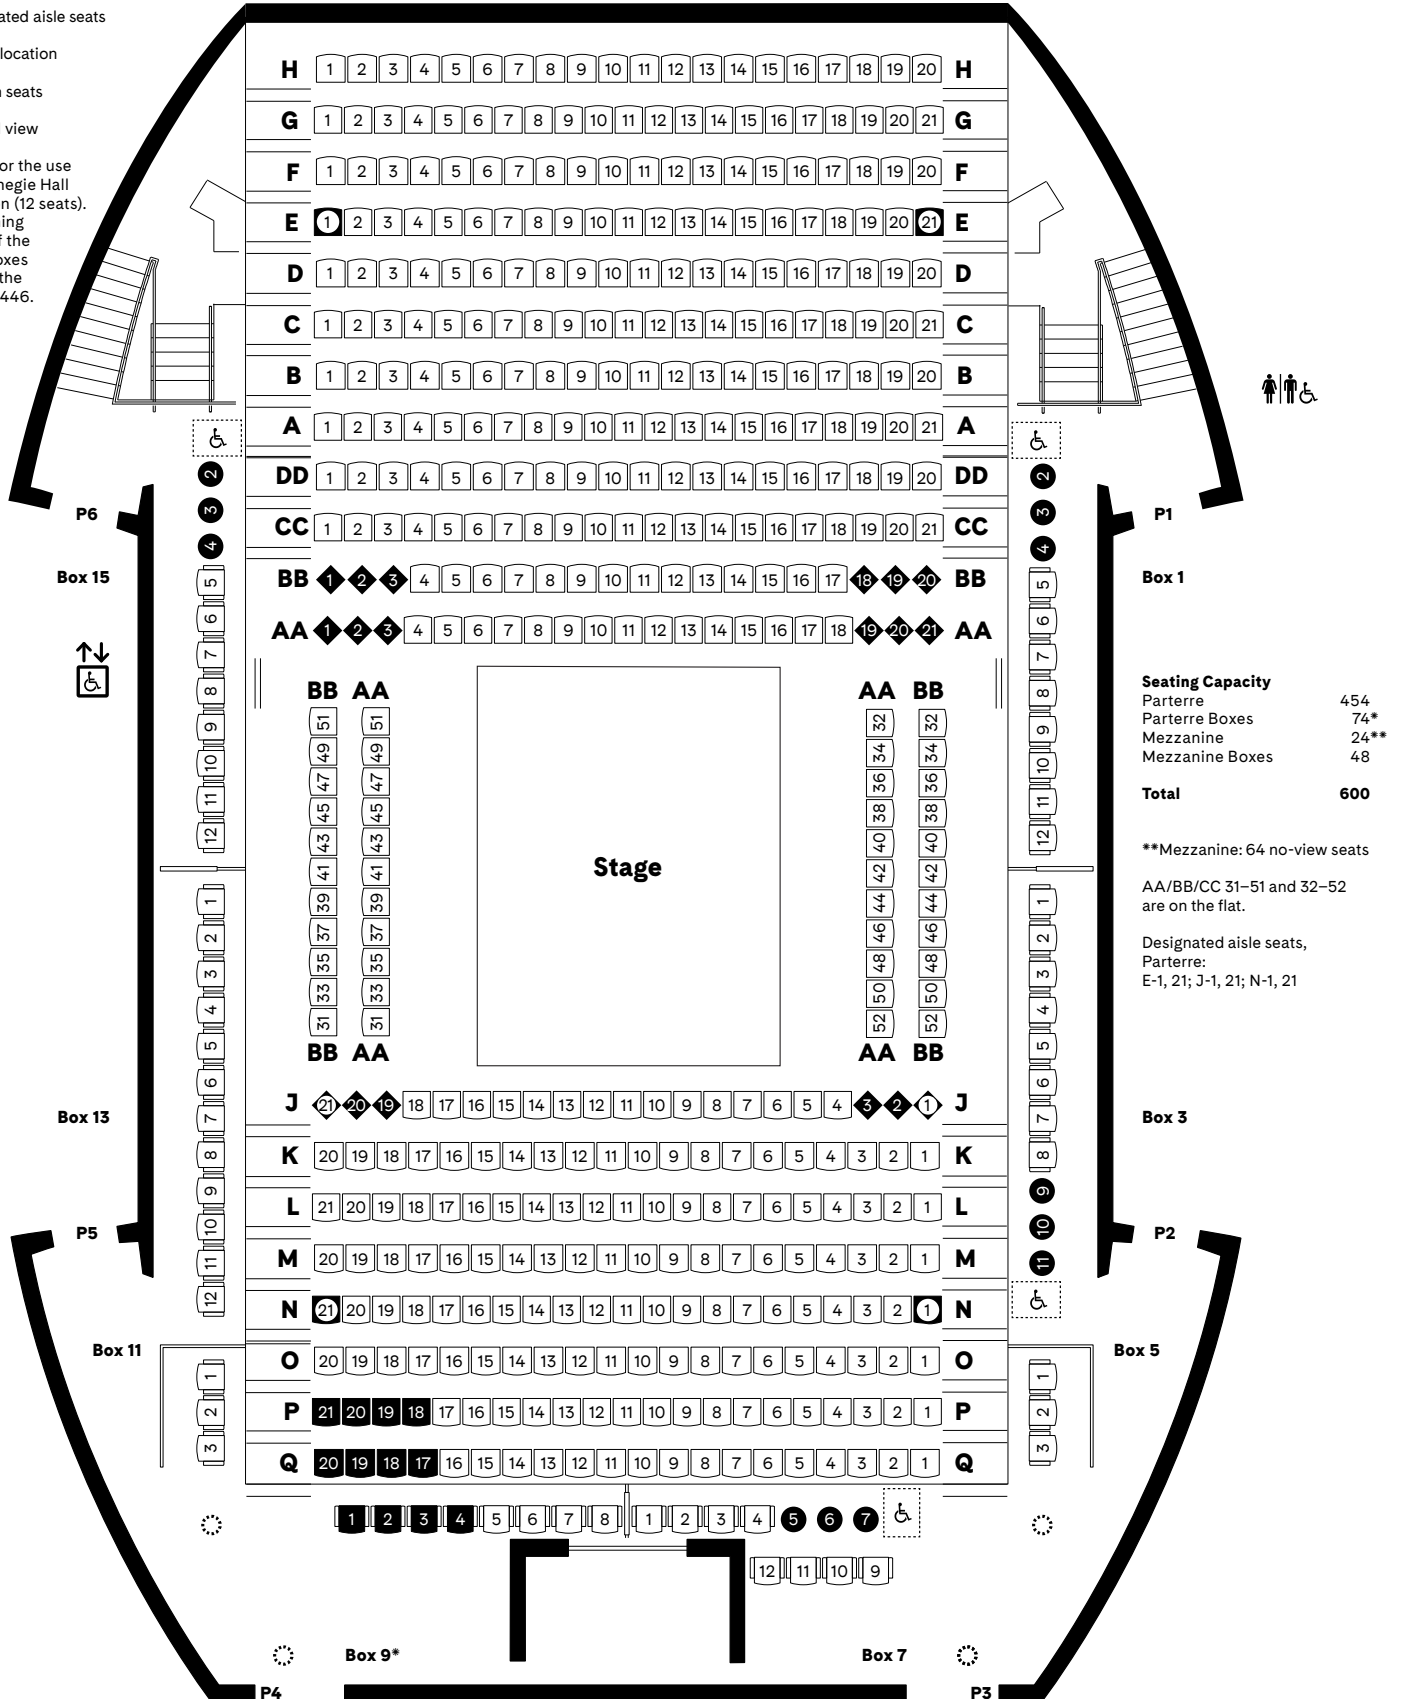

CARNEGIE HALL

Judy and Arthur Zankel Hall

carnegiehall.org | 212-247-7800 | 57th Street and Seventh Avenue, New York, NY 10019

-  Designated aisle seats
-  Accessible location
-  Companion seats
-  Obstructed view
-  Reserved for the use of The Carnegie Hall Corporation (12 seats). The remaining capacity of the Parterre boxes is 70* and the Parterre is 446.
-  Column

Extended Center Stage: Parterre

CARNEGIE HALL

Judy and Arthur Zankel Hall

carnegiehall.org | 212-247-7800 | 57th Street and Seventh Avenue, New York, NY 10019

South (West 56th Street)

-  Accessible location
-  Companion seats
-  Obstructed view
-  No view
-  Column

Seventh Avenue Entrance
Exit—Mezzanine and Parterre
Elevator "O"
Telephone