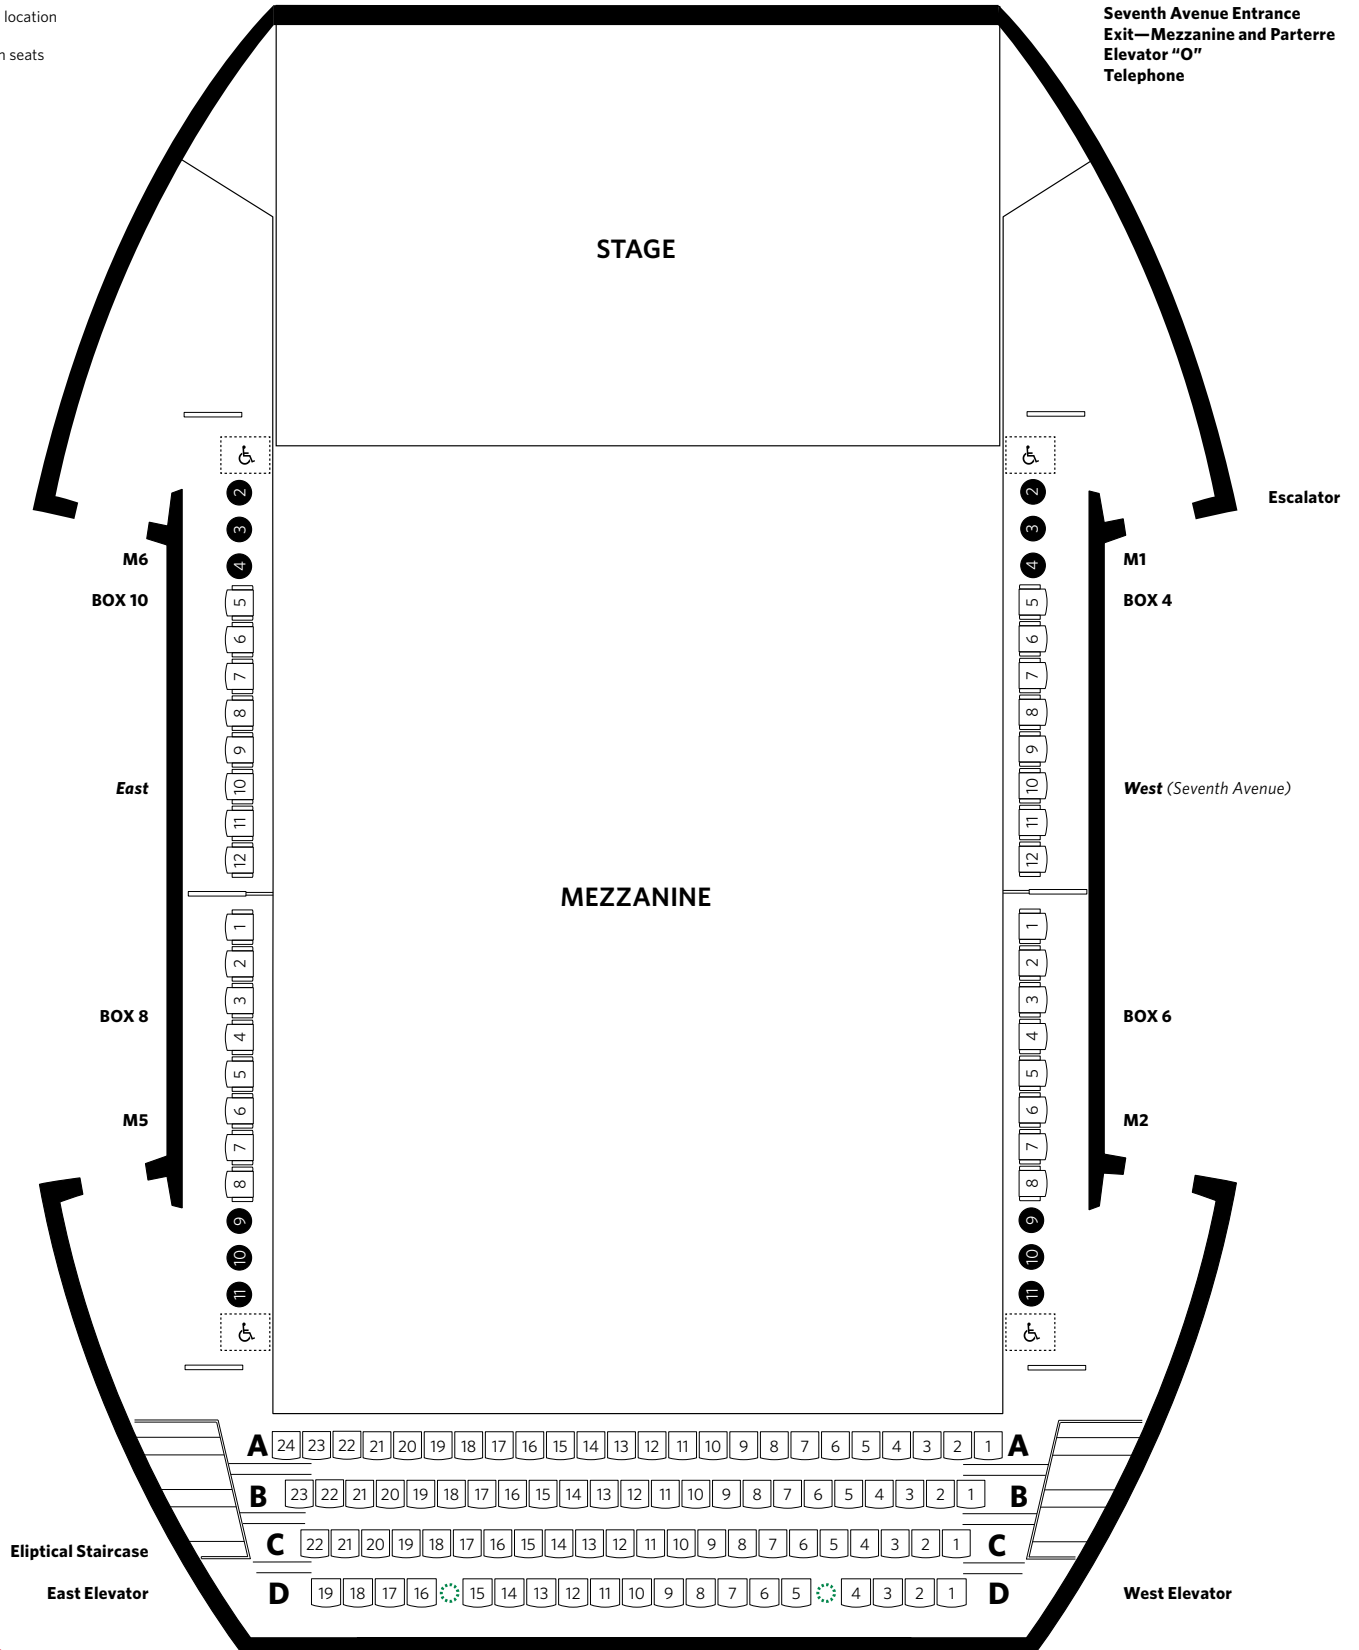

-  Designated aisle seats
-  Accessible location
-  Companion seats
-  Reserved for the use of The Carnegie Hall Corporation (12 seats). The remaining capacity of the Parterre boxes is 62.\*
-  Column

South (West 56th Street)

-  Accessible location
-  Companion seats
-  Column

Seventh Avenue Entrance  
Exit—Mezzanine and Parterre  
Elevator "O"  
Telephone

North (West 57th Street)