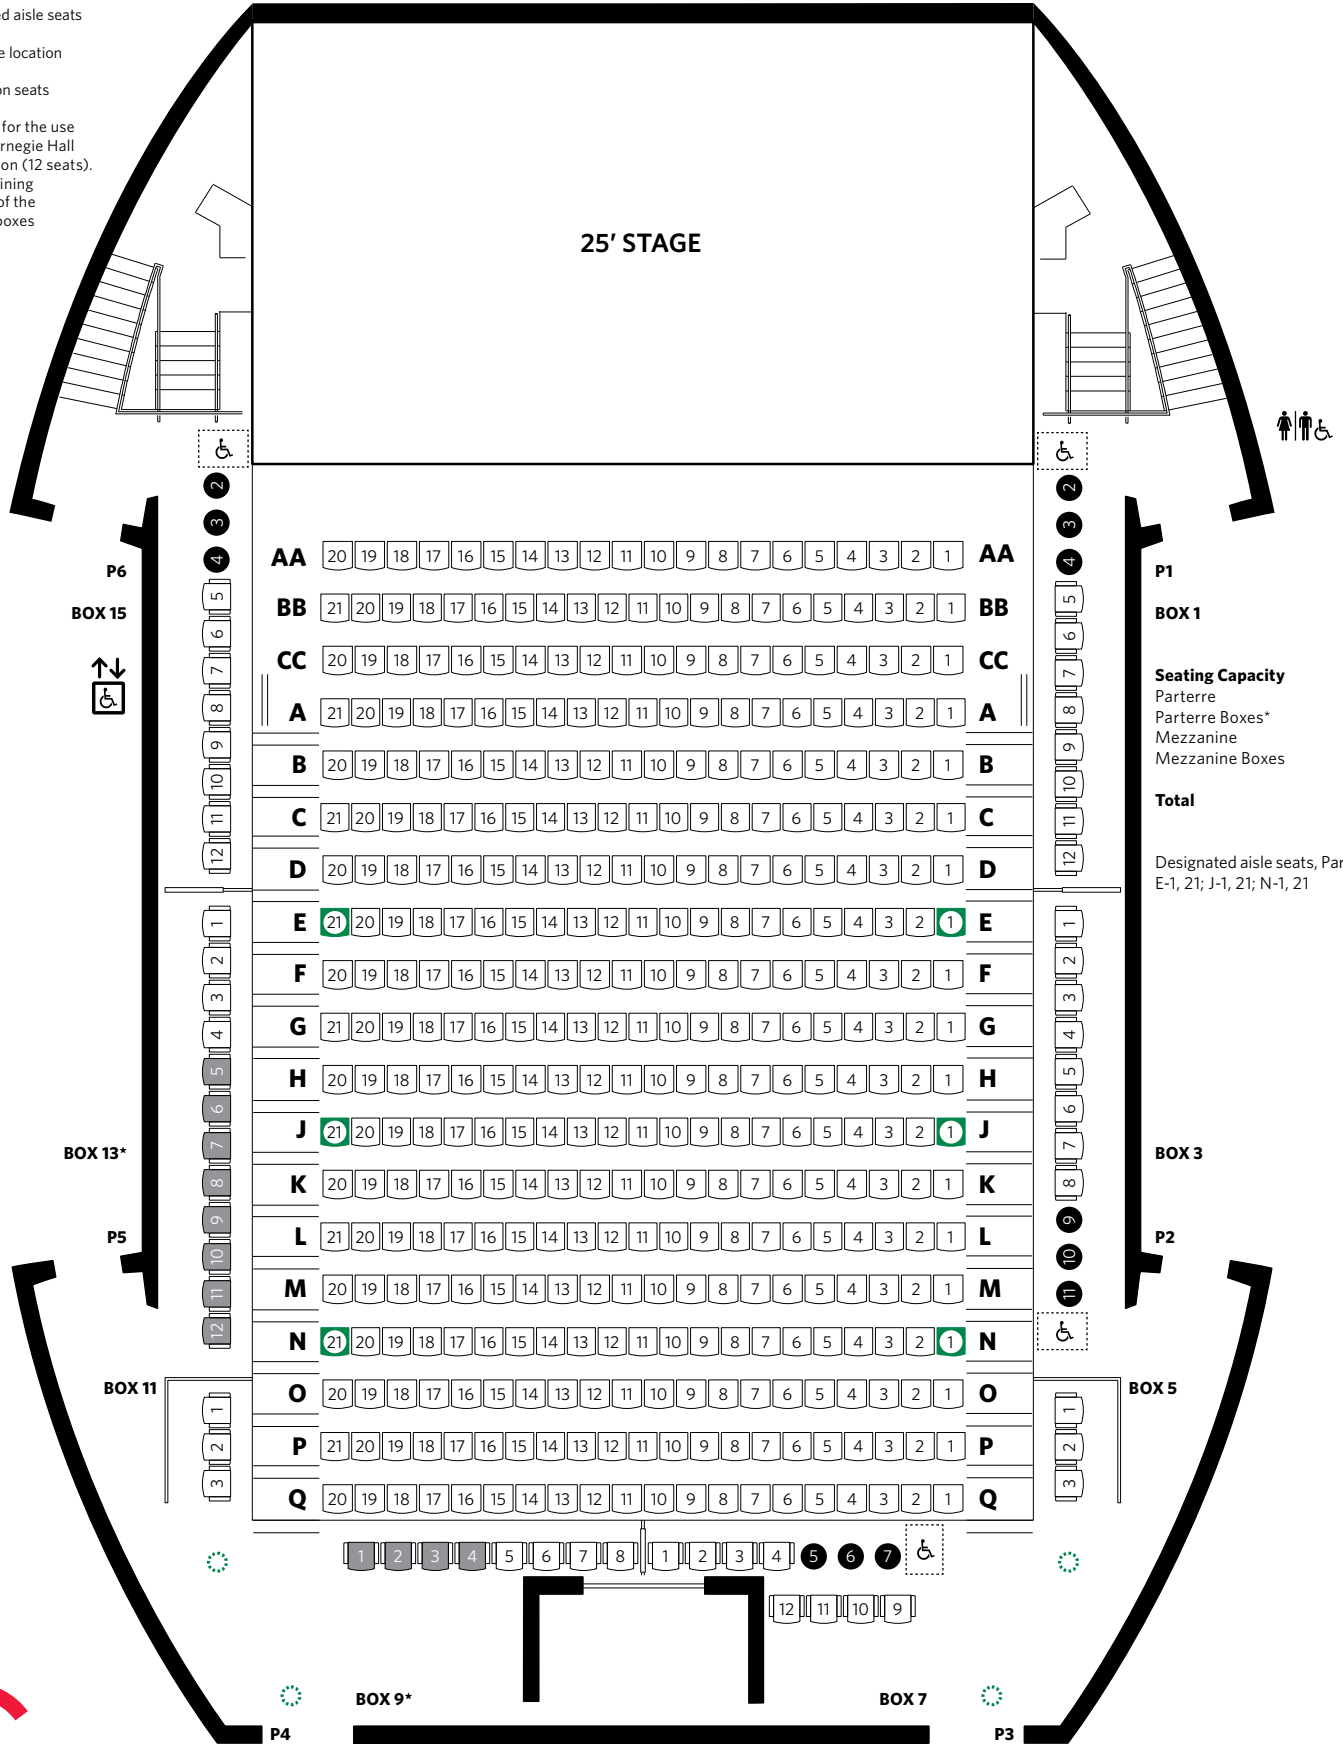

-  Designated aisle seats
-  Accessible location
-  Companion seats
-  Reserved for the use of The Carnegie Hall Corporation (12 seats). The remaining capacity of the Parterre boxes is 62.\*
-  Column

South (West 56th Street)

-  Accessible location
-  Companion seats
-  Column

Seventh Avenue Entrance  
Exit—Mezzanine and Parterre  
Elevator "O"  
Telephone

North (West 57th Street)