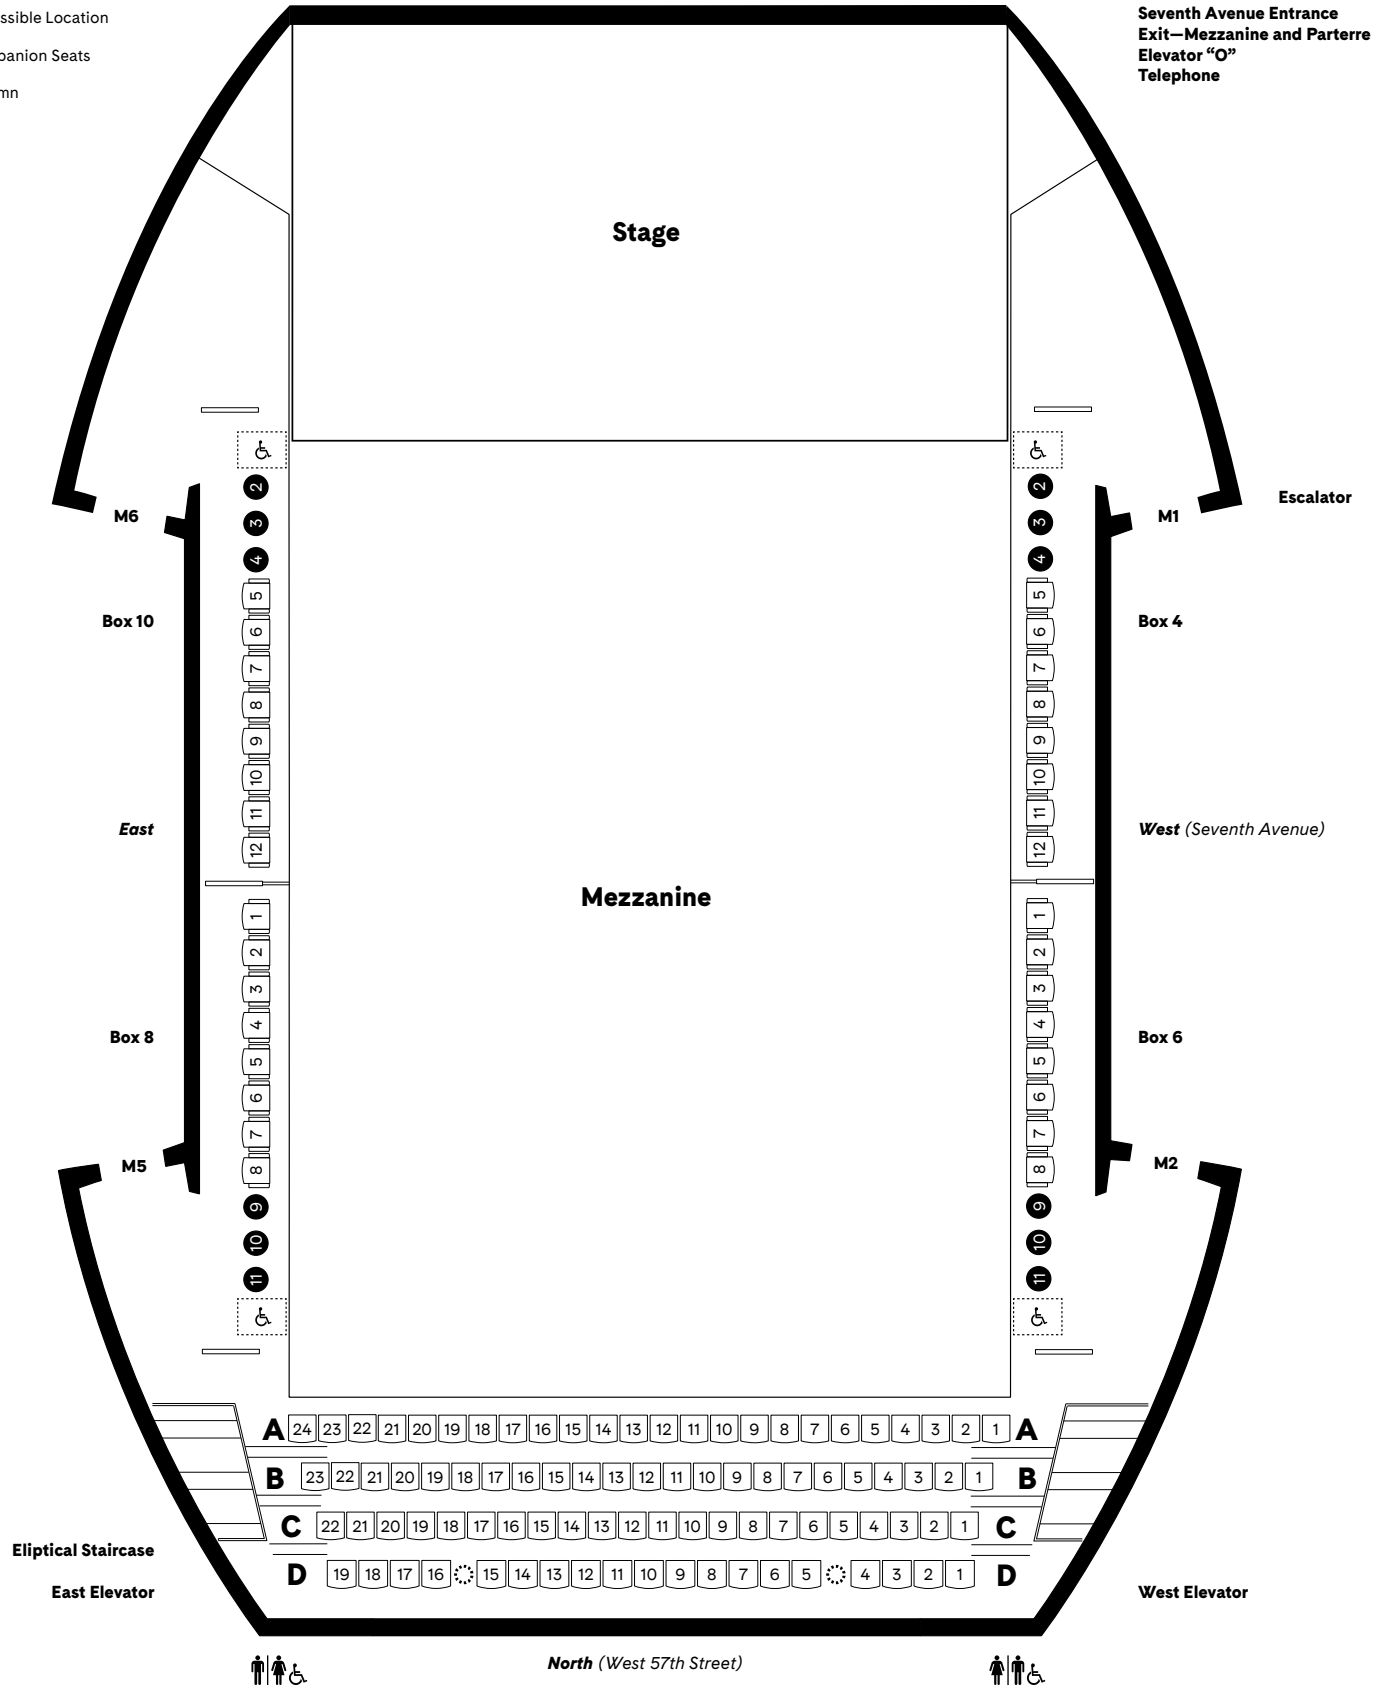

CARNEGIE HALL

Judy and Arthur Zankel Hall

carnegiehall.org | 212-247-7800 | 57th Street and Seventh Avenue, New York, NY 10019

South (West 56th Street)

- Accessible Location
- Companion Seats
- Column

Seventh Avenue Entrance
Exit—Mezzanine and Parterre
Elevator "O"
Telephone

North (West 57th Street)