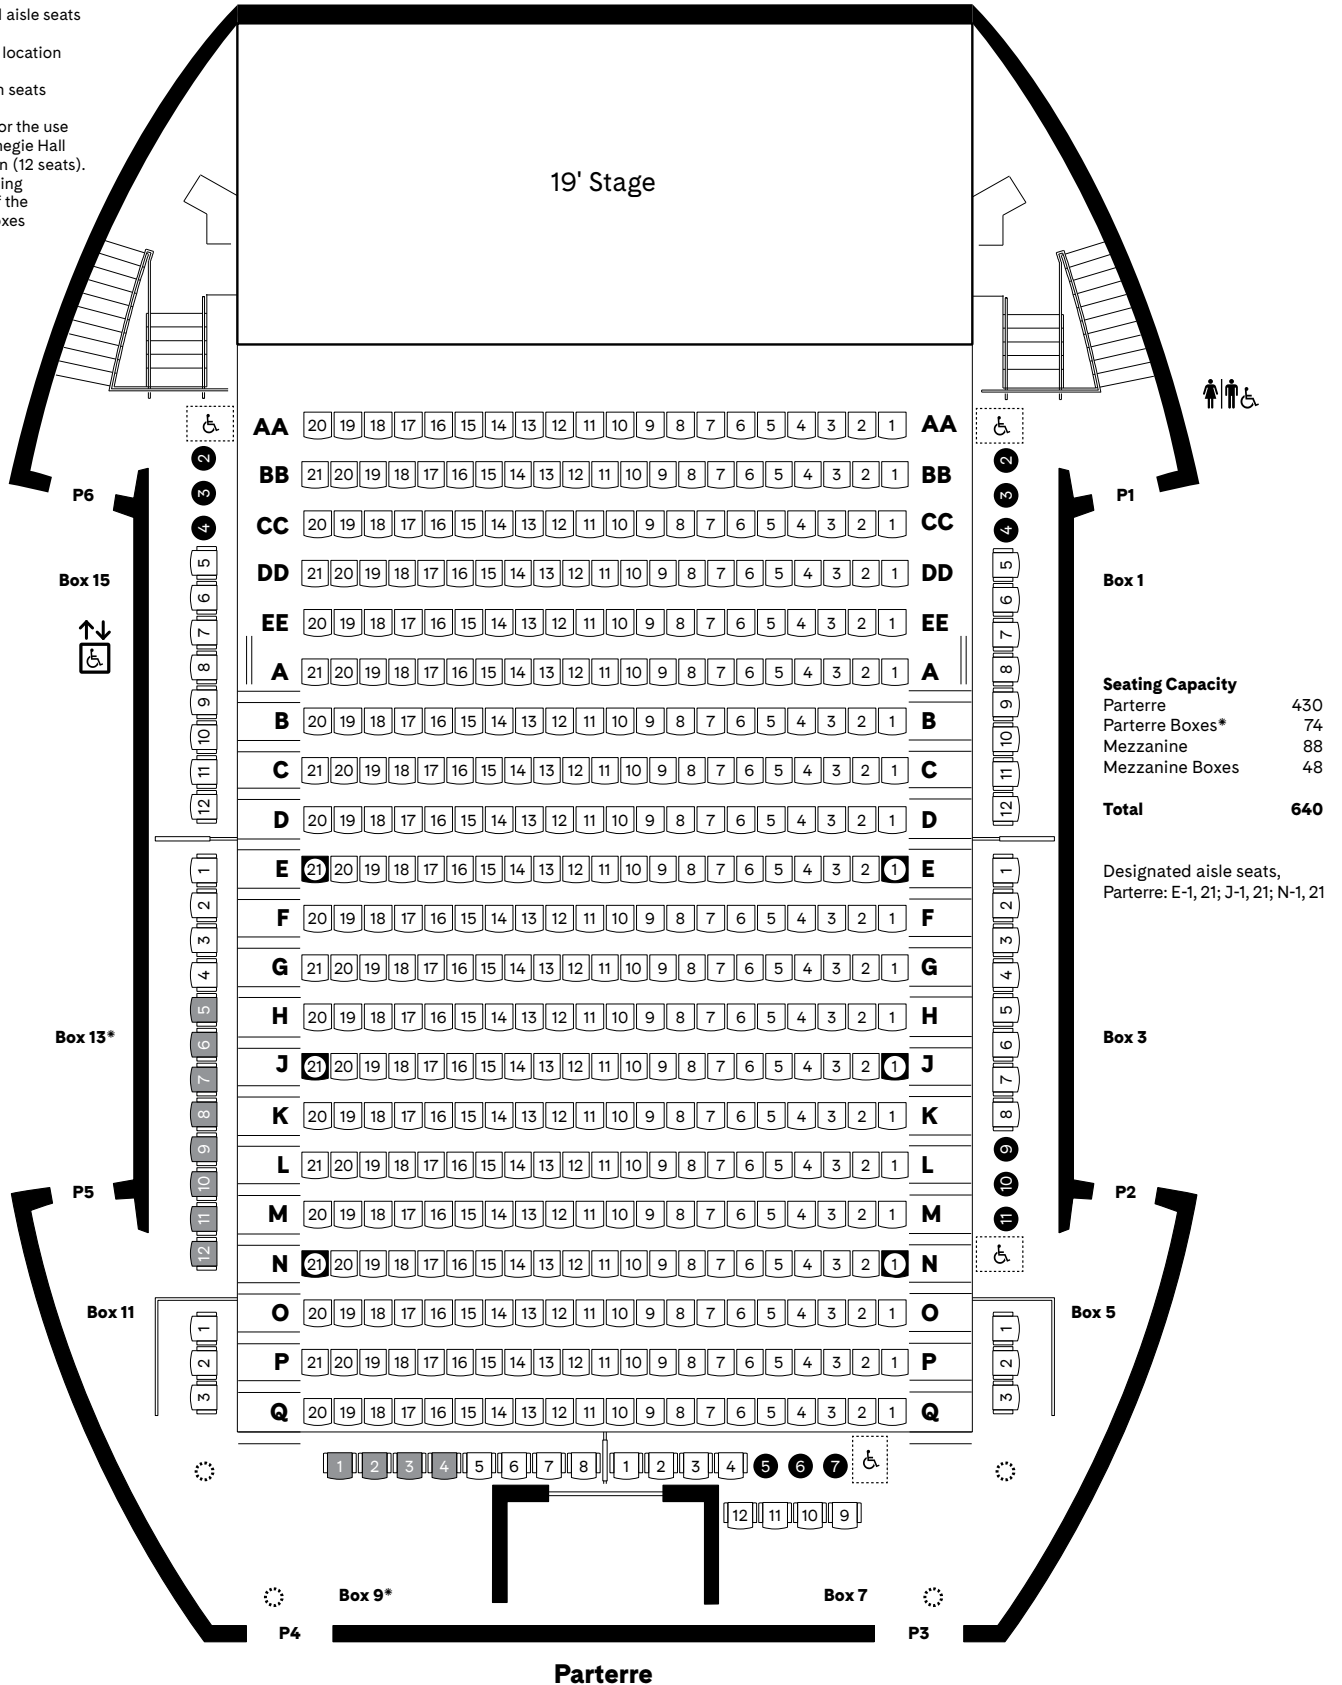

# CARNEGIE HALL

## Judy and Arthur Zankel Hall

carnegiehall.org | 212-247-7800 | 57th Street and Seventh Avenue, New York, NY 10019

-  Designated aisle seats
-  Accessible location
-  Companion seats
-  Reserved for the use of The Carnegie Hall Corporation (12 seats). The remaining capacity of the Parterre boxes is 62.\*
-  Column