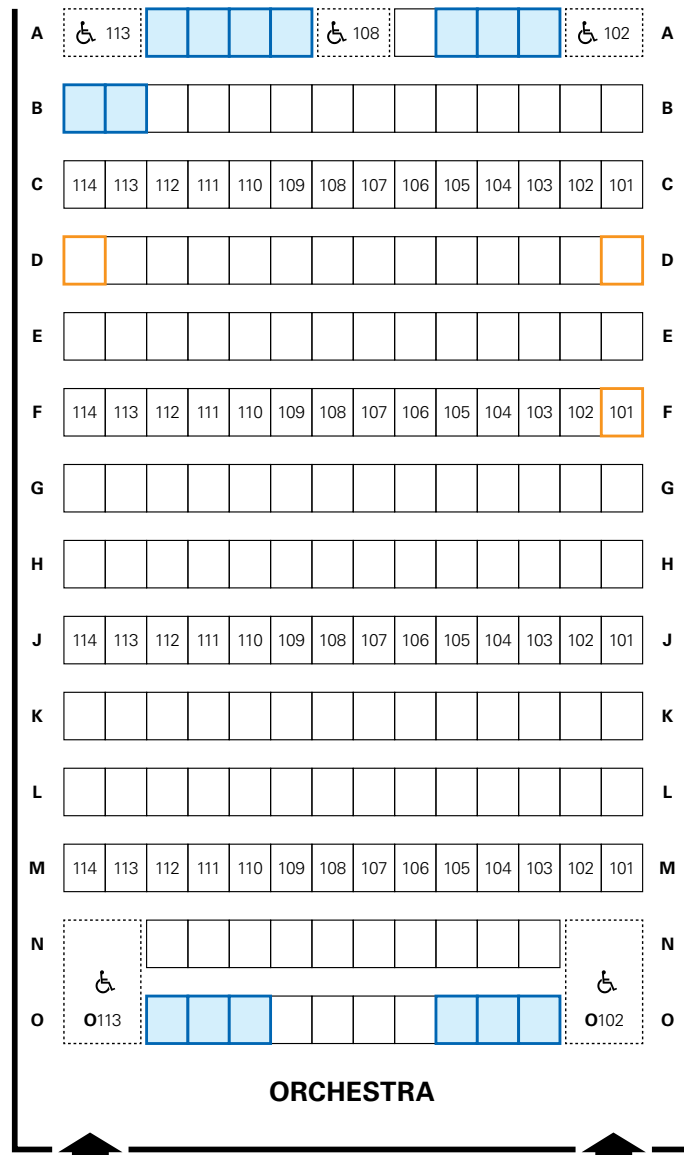

STAGE

- Transfer seats
- Companion seats

Seating Capacity	
Orchestra	196
Balcony	72
Total	268