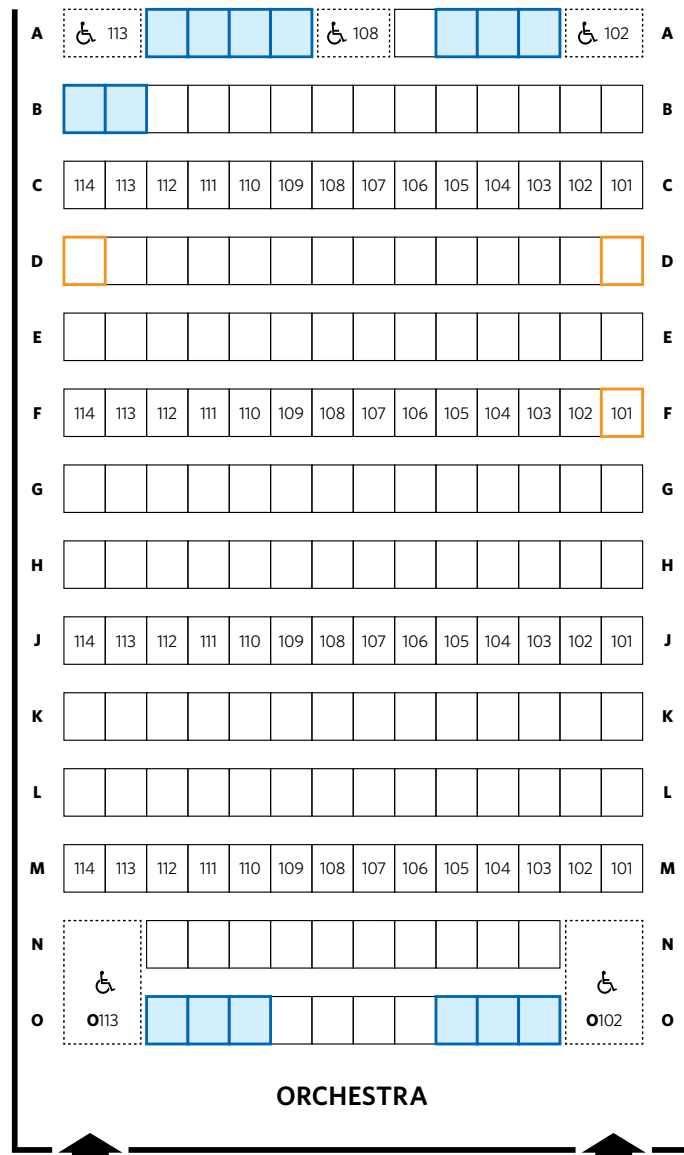

STAGE

- Transfer seats
- Companion seats

Seating Capacity	
Orchestra	196
Balcony	72
Total	268

ORCHESTRA

BALCONY