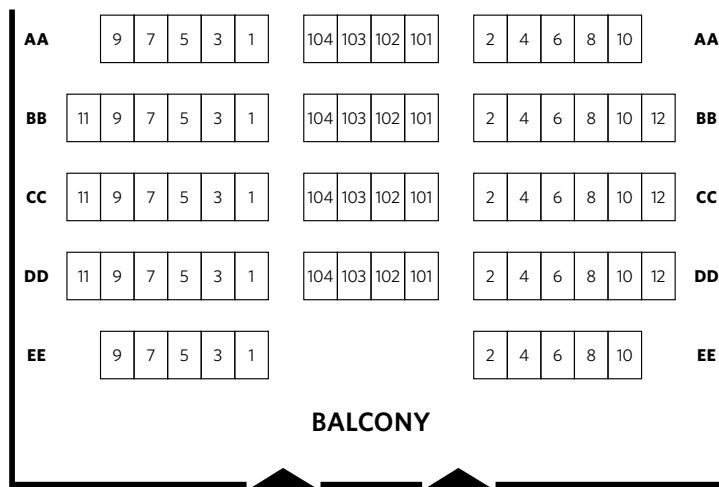

STAGE

- Transfer seats
- Companion seats

Seating Capacity	
Orchestra	196
Balcony	72
Total	268

ORCHESTRA

BALCONY