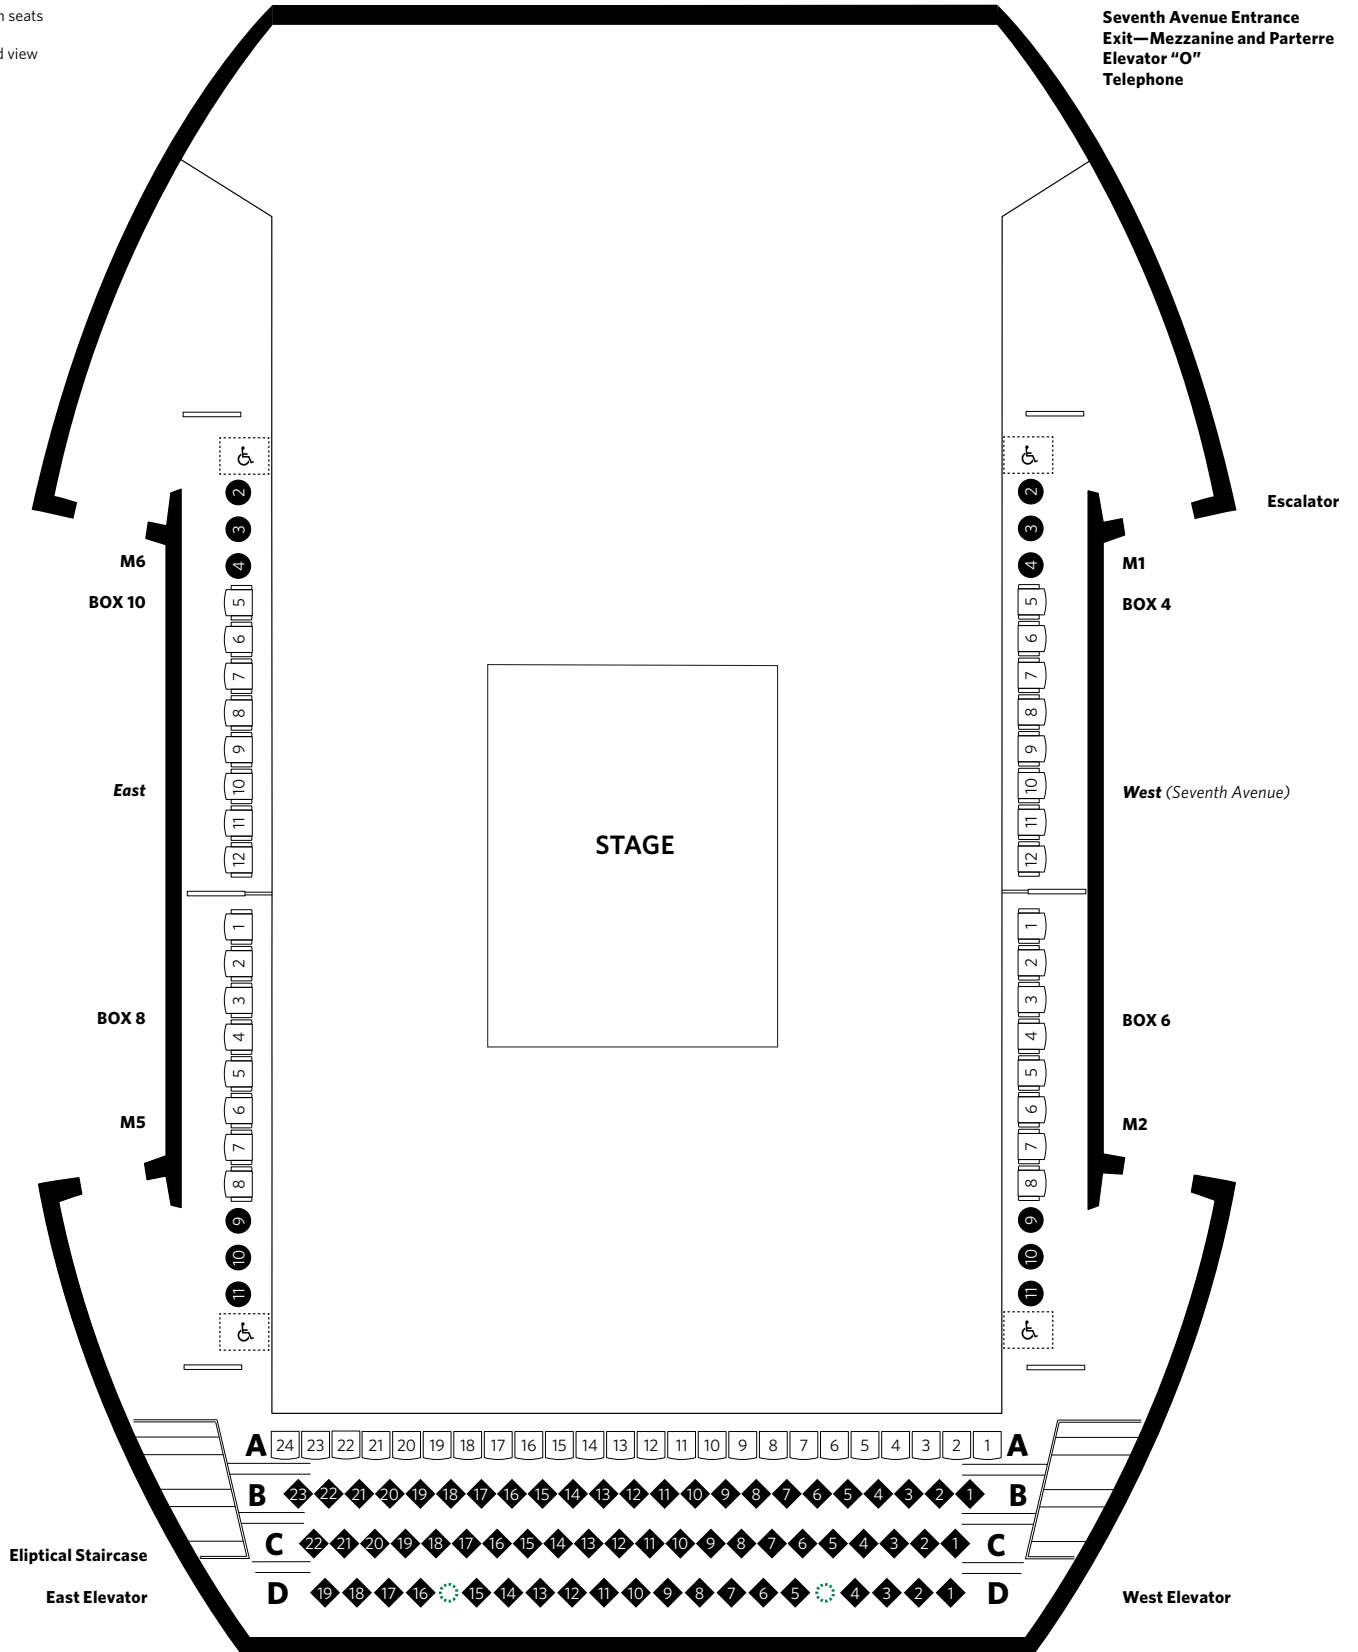

-  Designated aisle seats
-  Companion seats
-  Reserved for the use of The Carnegie Hall Corporation (12 seats). The remaining capacity of the Parterre boxes is 62.*
-  Column

Seating Capacity	
Parterre	76
Parterre Boxes	74*
Rear Mezzanine	24
Mezzanine Boxes	48
Total	622

Designated aisle seats, Parterre: E-1, 21; J-1, 21; N-1, 21

* Removed for elevated center stage, remaining capacity is 610

South (West 56th Street)

- Companion seats
- ◆ Obstructed view
- ⊙ Column

Seventh Avenue Entrance
Exit—Mezzanine and Parterre
Elevator "O"
Telephone

Eliptical Staircase

East Elevator

West Elevator

North (West 57th Street)

MEZZANINE
EXTENDED CENTER STAGE