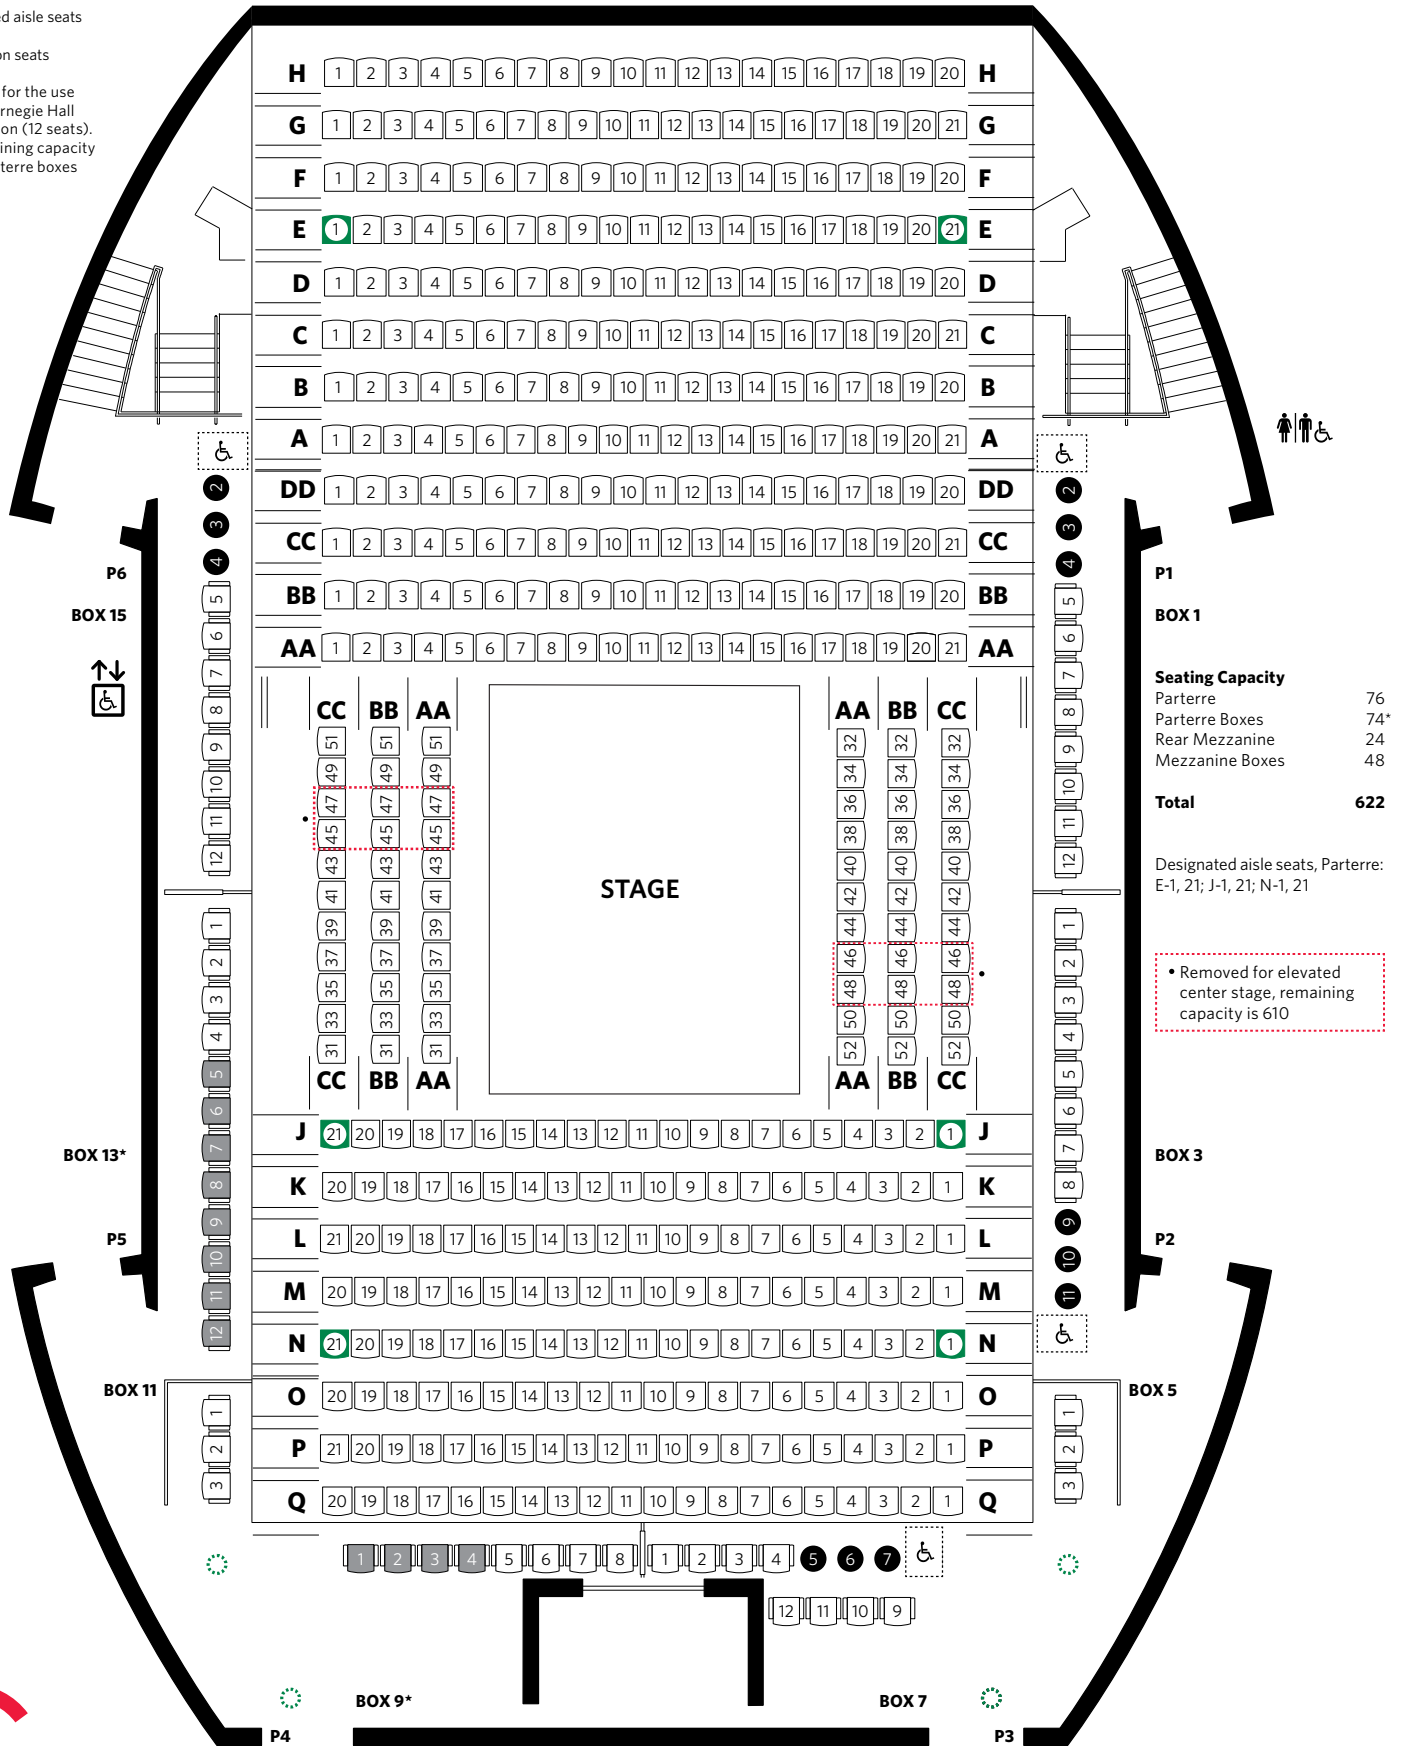

-  Designated aisle seats
-  Companion seats
-  Reserved for the use of The Carnegie Hall Corporation (12 seats). The remaining capacity of the Parterre boxes is 62.*
-  Column

Seating Capacity	
Parterre	76
Parterre Boxes	74*
Rear Mezzanine	24
Mezzanine Boxes	48
Total	622

Designated aisle seats, Parterre: E-1, 21; J-1, 21; N-1, 21

* Removed for elevated center stage, remaining capacity is 610

South (West 56th Street)

- Companion seats
- ◆ Obstructed view
- ⊙ Column

Seventh Avenue Entrance
Exit—Mezzanine and Parterre
Elevator "O"
Telephone

Eliptical Staircase

East Elevator

West Elevator

North (West 57th Street)

MEZZANINE
EXTENDED CENTER STAGE