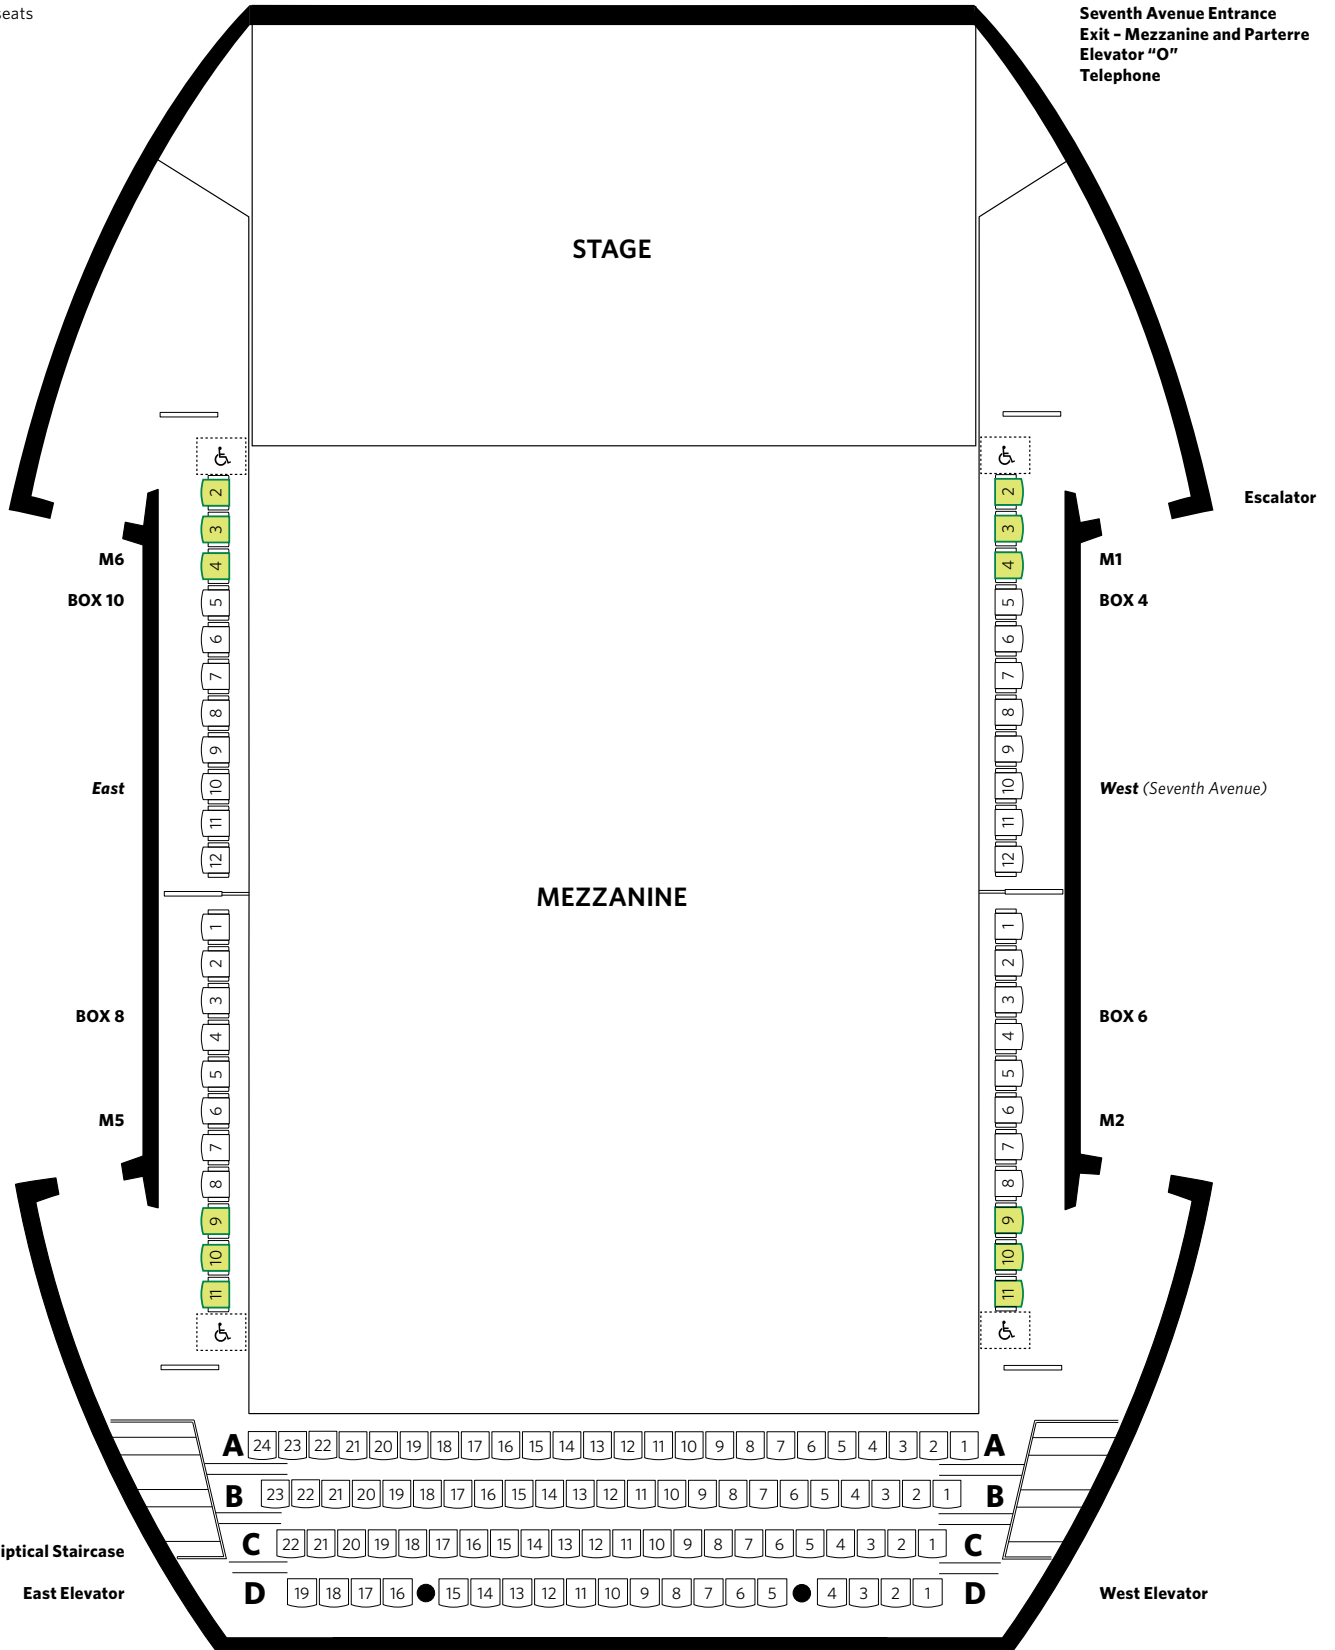

- Transfer seats
- Companion seats
- Reserved for the use of The Carnegie Hall Corporation (12 seats). The remaining capacity of the Parterre boxes is 62.\*
- Column

Seating Capacity	
Parterre	389
Parterre Boxes*	74
Mezzanine	88
Mezzanine Boxes	48
<b>Total</b>	<b>599</b>

South (West 56th Street)

Companion seats

Column

Seventh Avenue Entrance  
Exit - Mezzanine and Parterre  
Elevator "O"  
Telephone

North (West 57th Street)