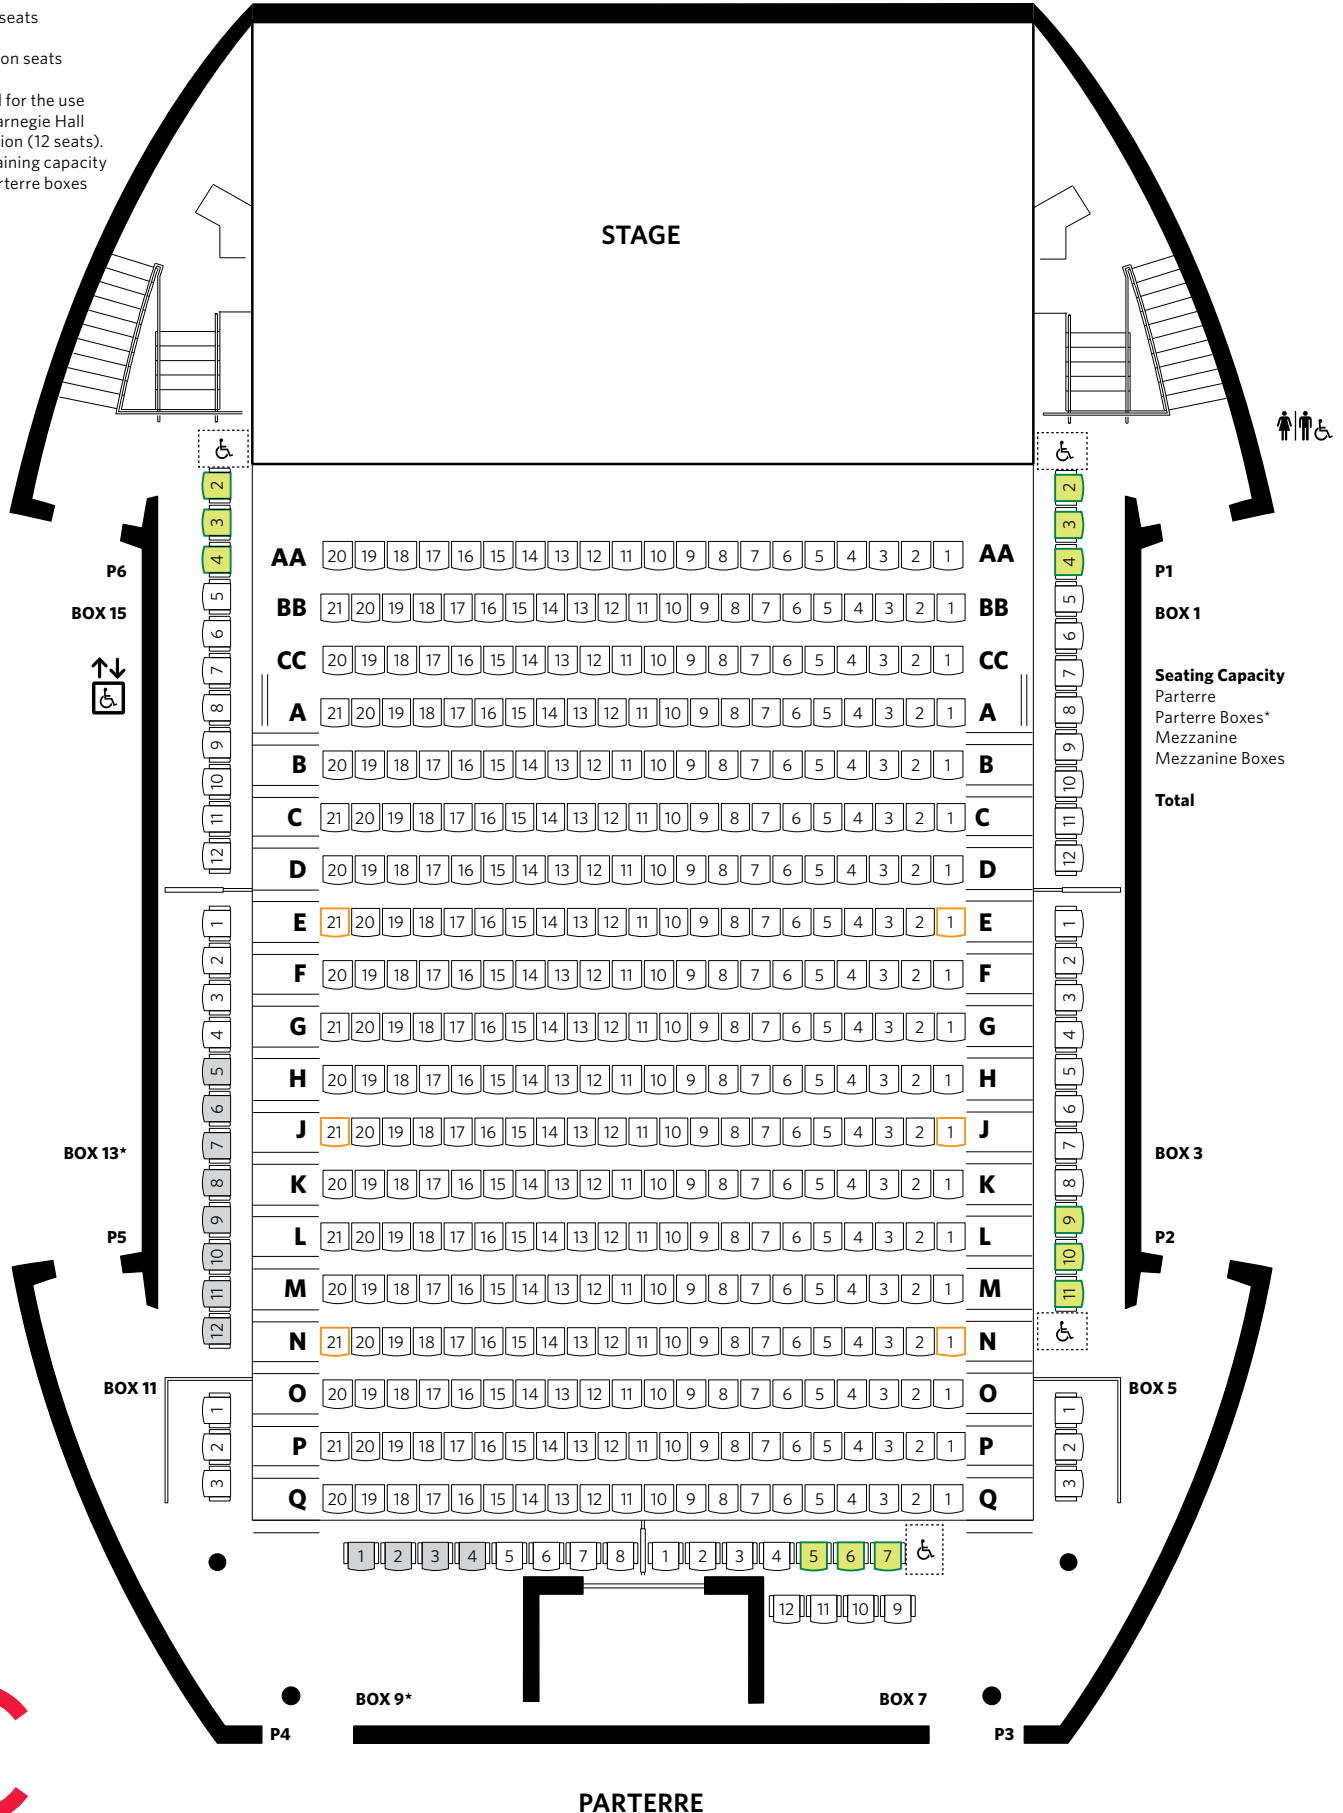

- Transfer seats
- Companion seats
- Reserved for the use of The Carnegie Hall Corporation (12 seats). The remaining capacity of the Parterre boxes is 62.\*
- Column

Seating Capacity	
Parterre	389
Parterre Boxes*	74
Mezzanine	88
Mezzanine Boxes	48
<b>Total</b>	<b>599</b>

South (West 56th Street)

Companion seats

Column

Seventh Avenue Entrance  
Exit - Mezzanine and Parterre  
Elevator "O"  
Telephone

North (West 57th Street)