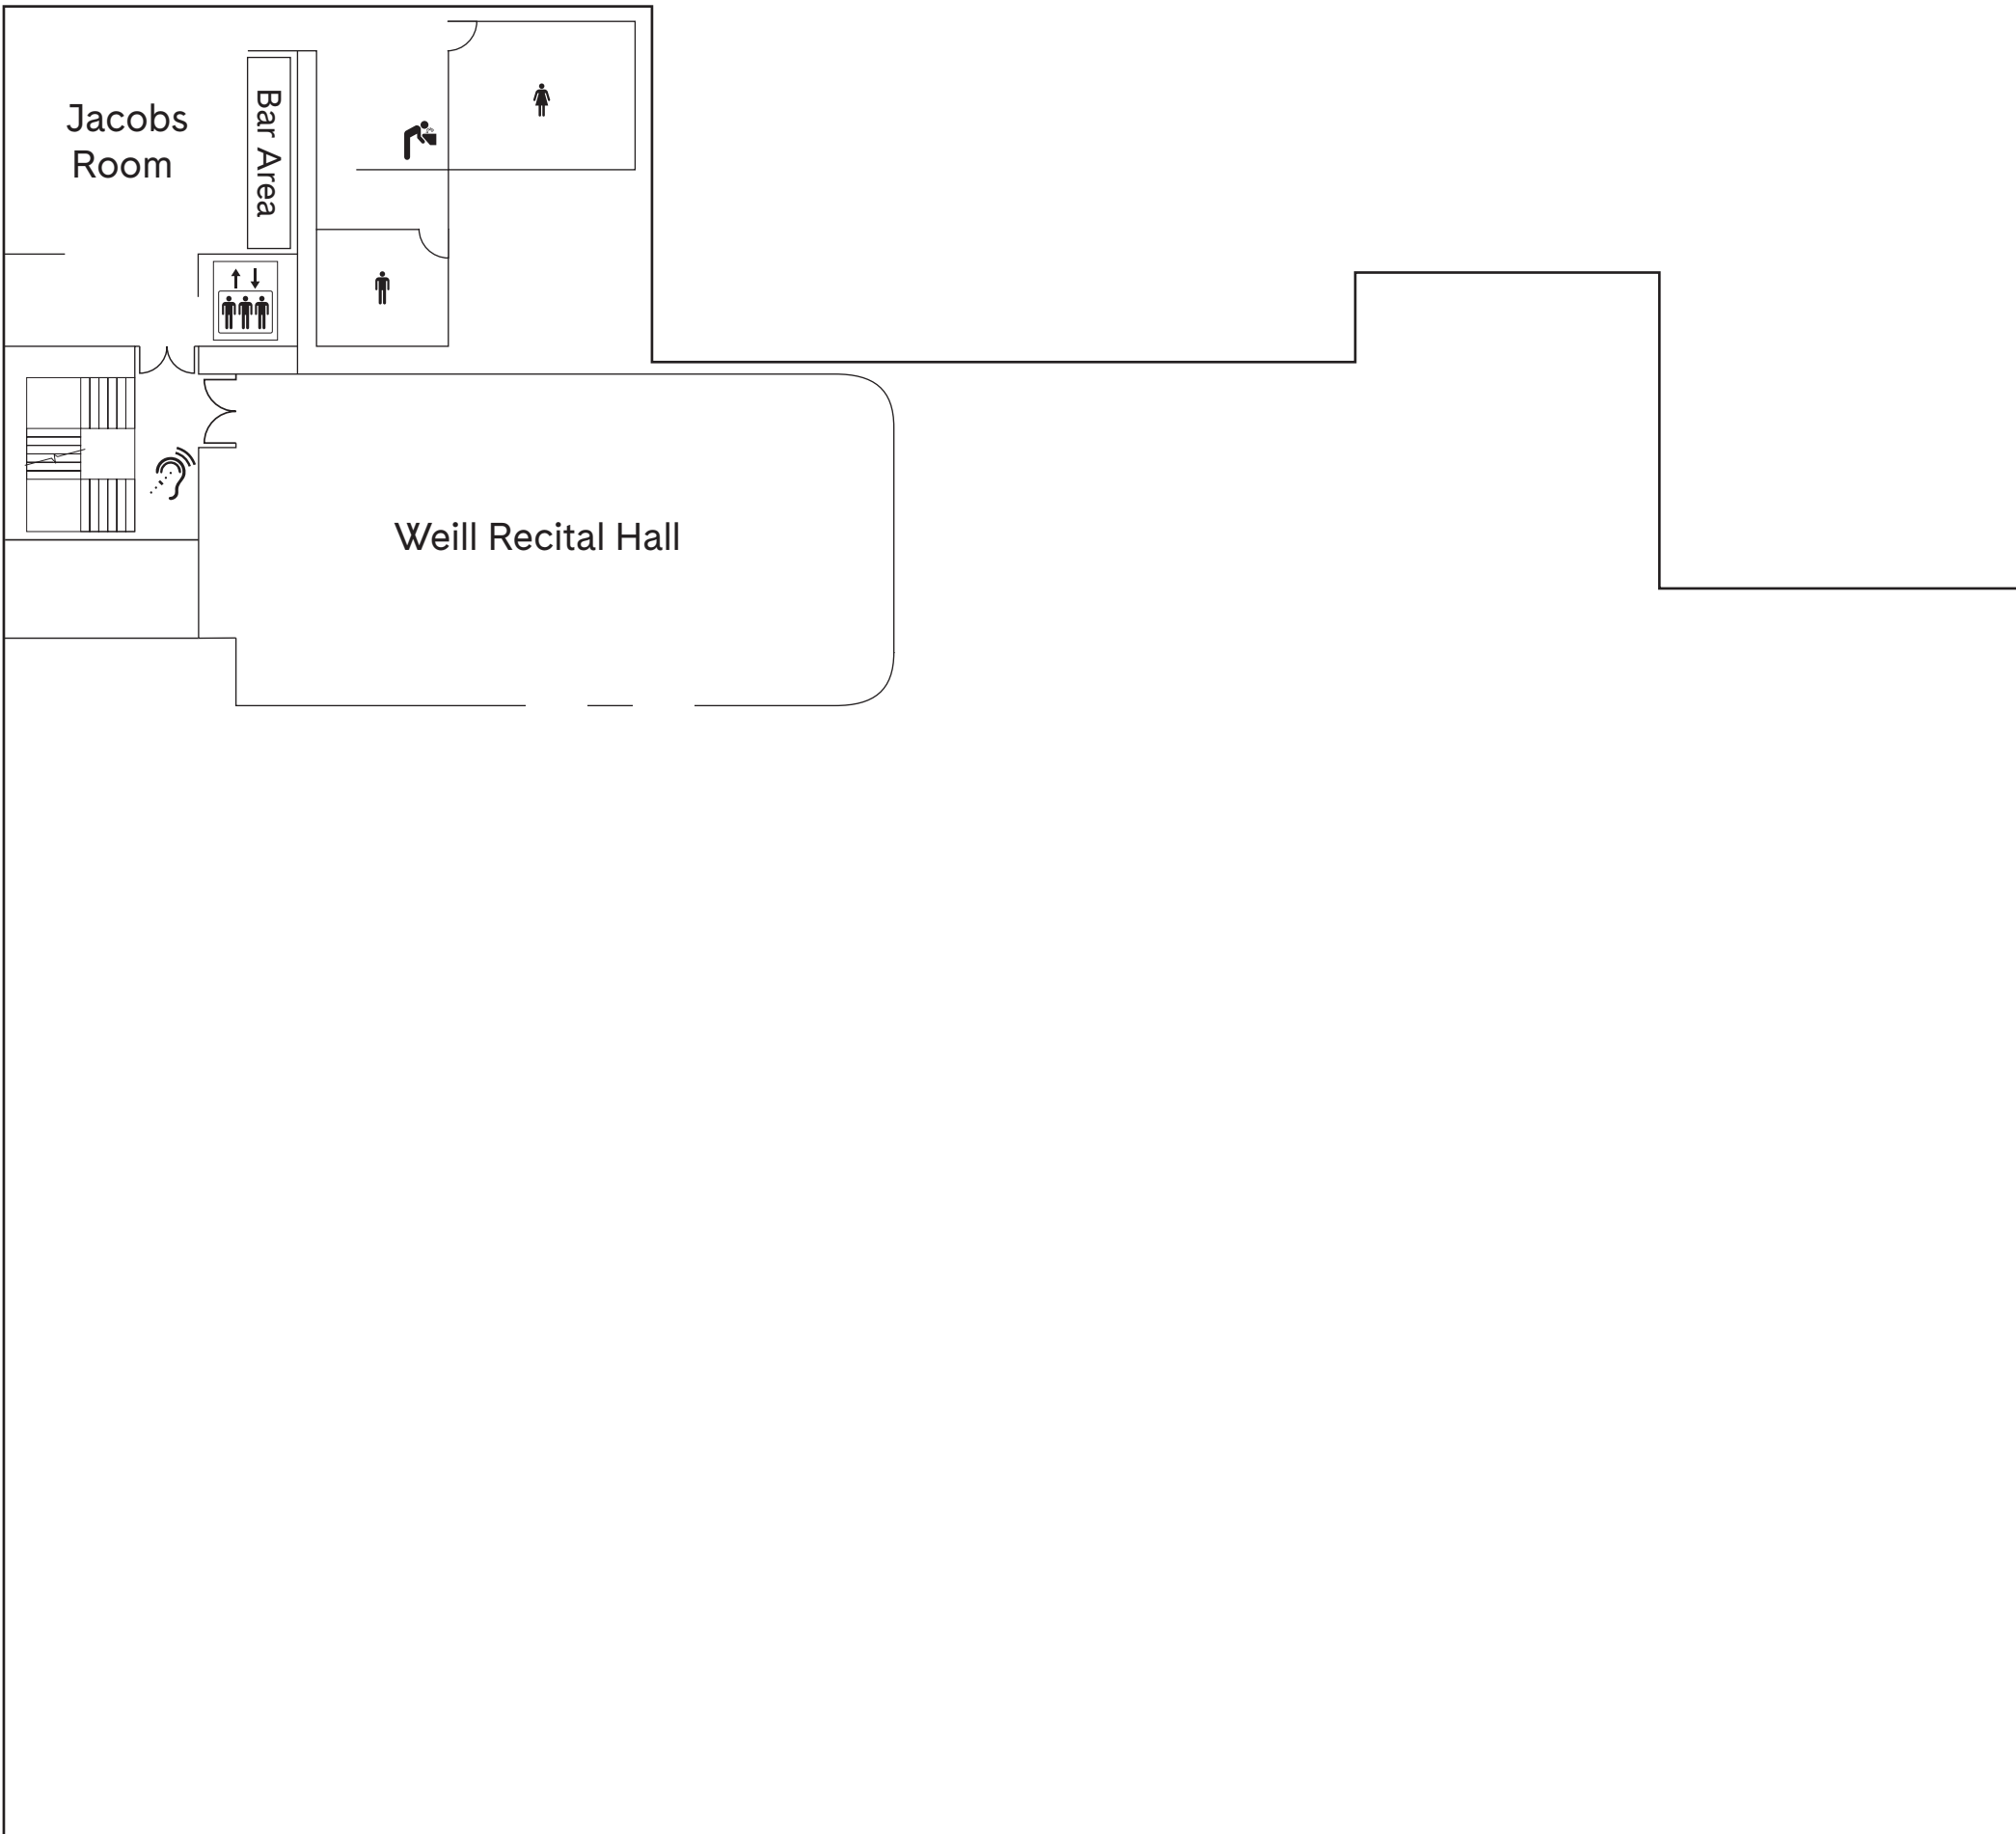

CARNEGIE HALL

Weill Recital Hall 4th Floor

-  Accessible Entrance
-  Assistive Listening Devices (ALD)
-  Women's Restroom
-  Men's Restroom
-  Accessible Restroom
-  Elevator
-  Wheelchair Lift
-  Drinking Fountain

57th Street

56th Street

Seventh Avenue