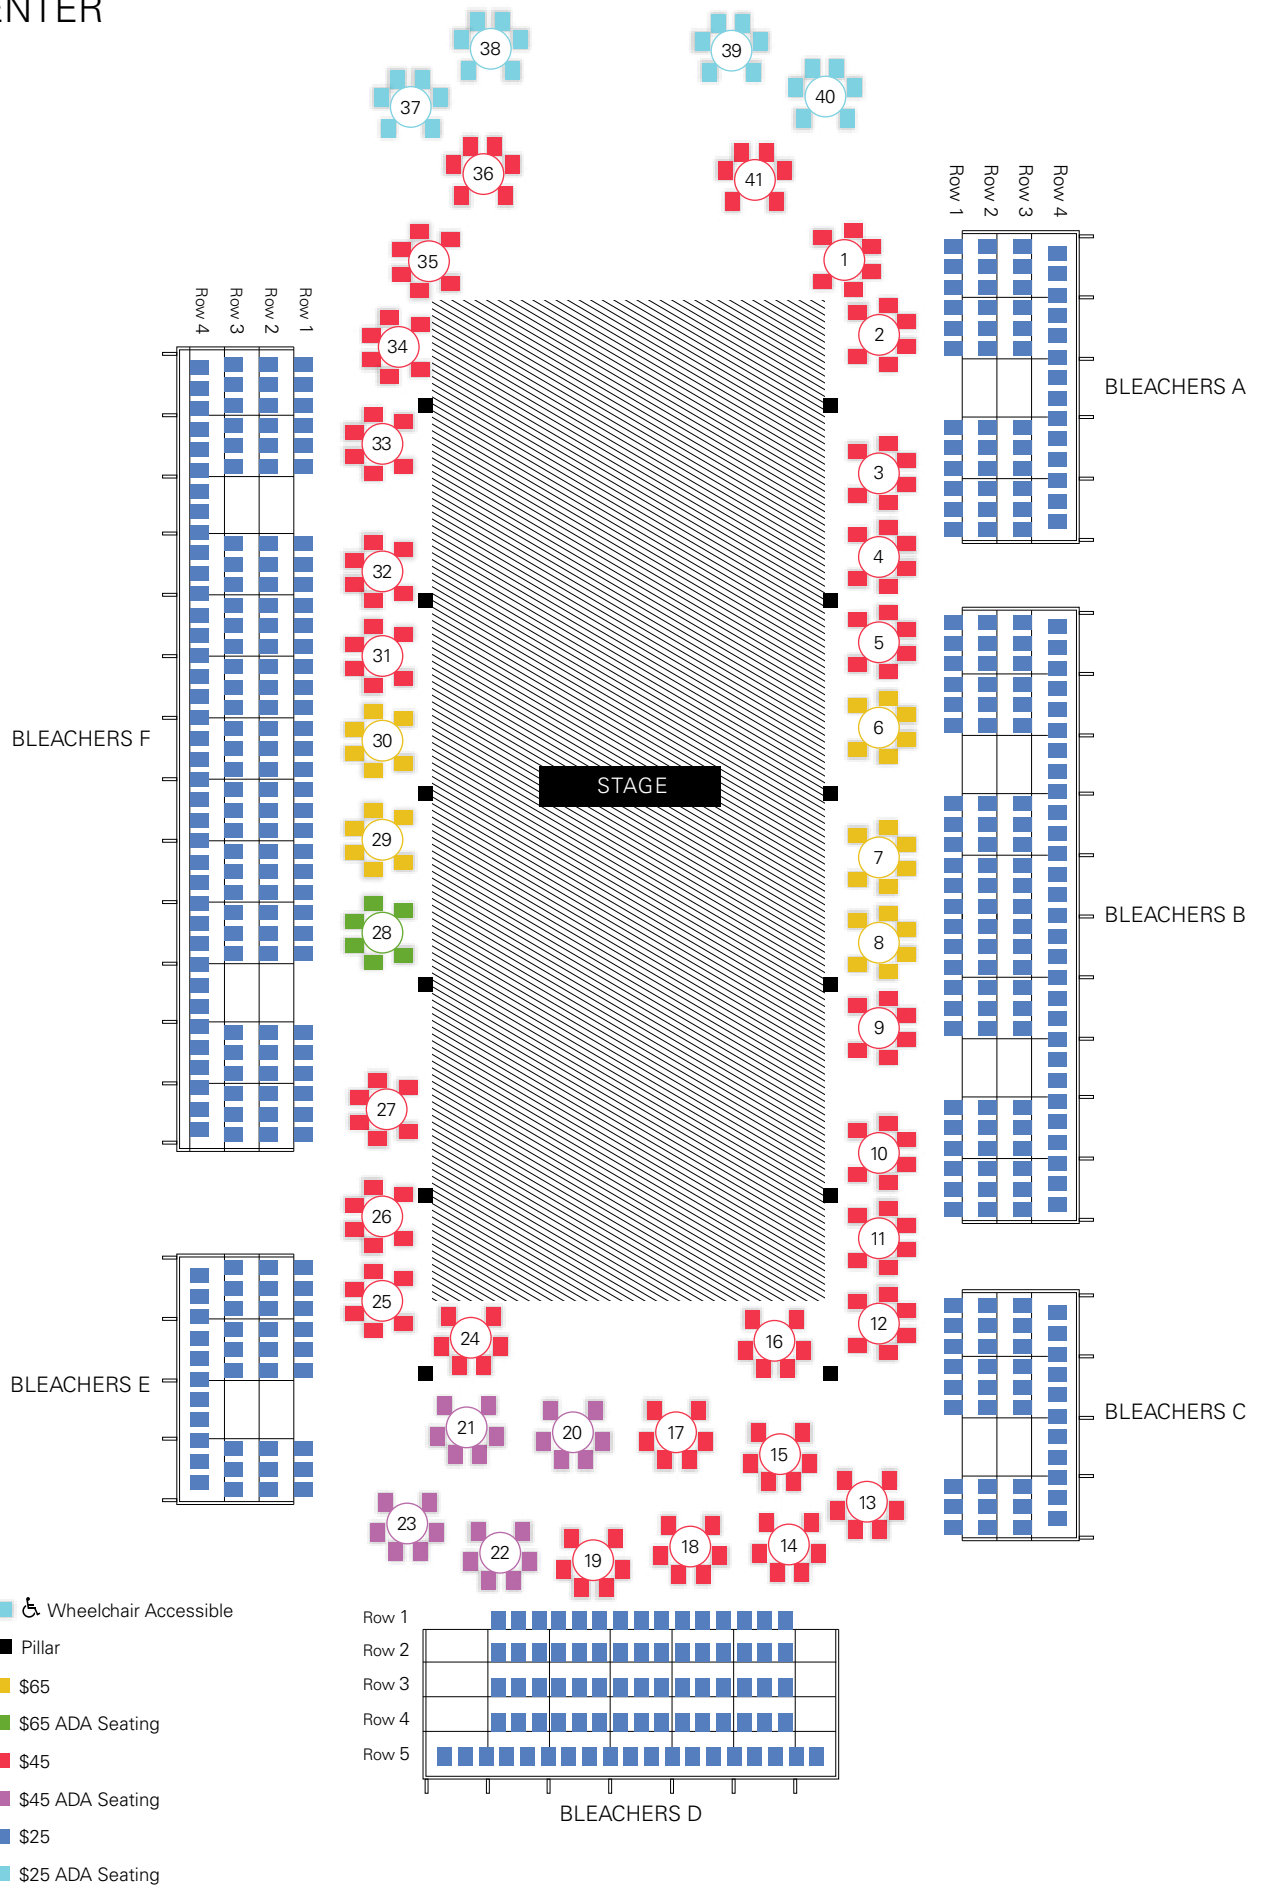

KNOCKDOWN CENTER

ORCHESTRA

- Wheelchair Accessible
- Pillar
- \$65
- \$65 ADA Seating
- \$45
- \$45 ADA Seating
- \$25
- \$25 ADA Seating