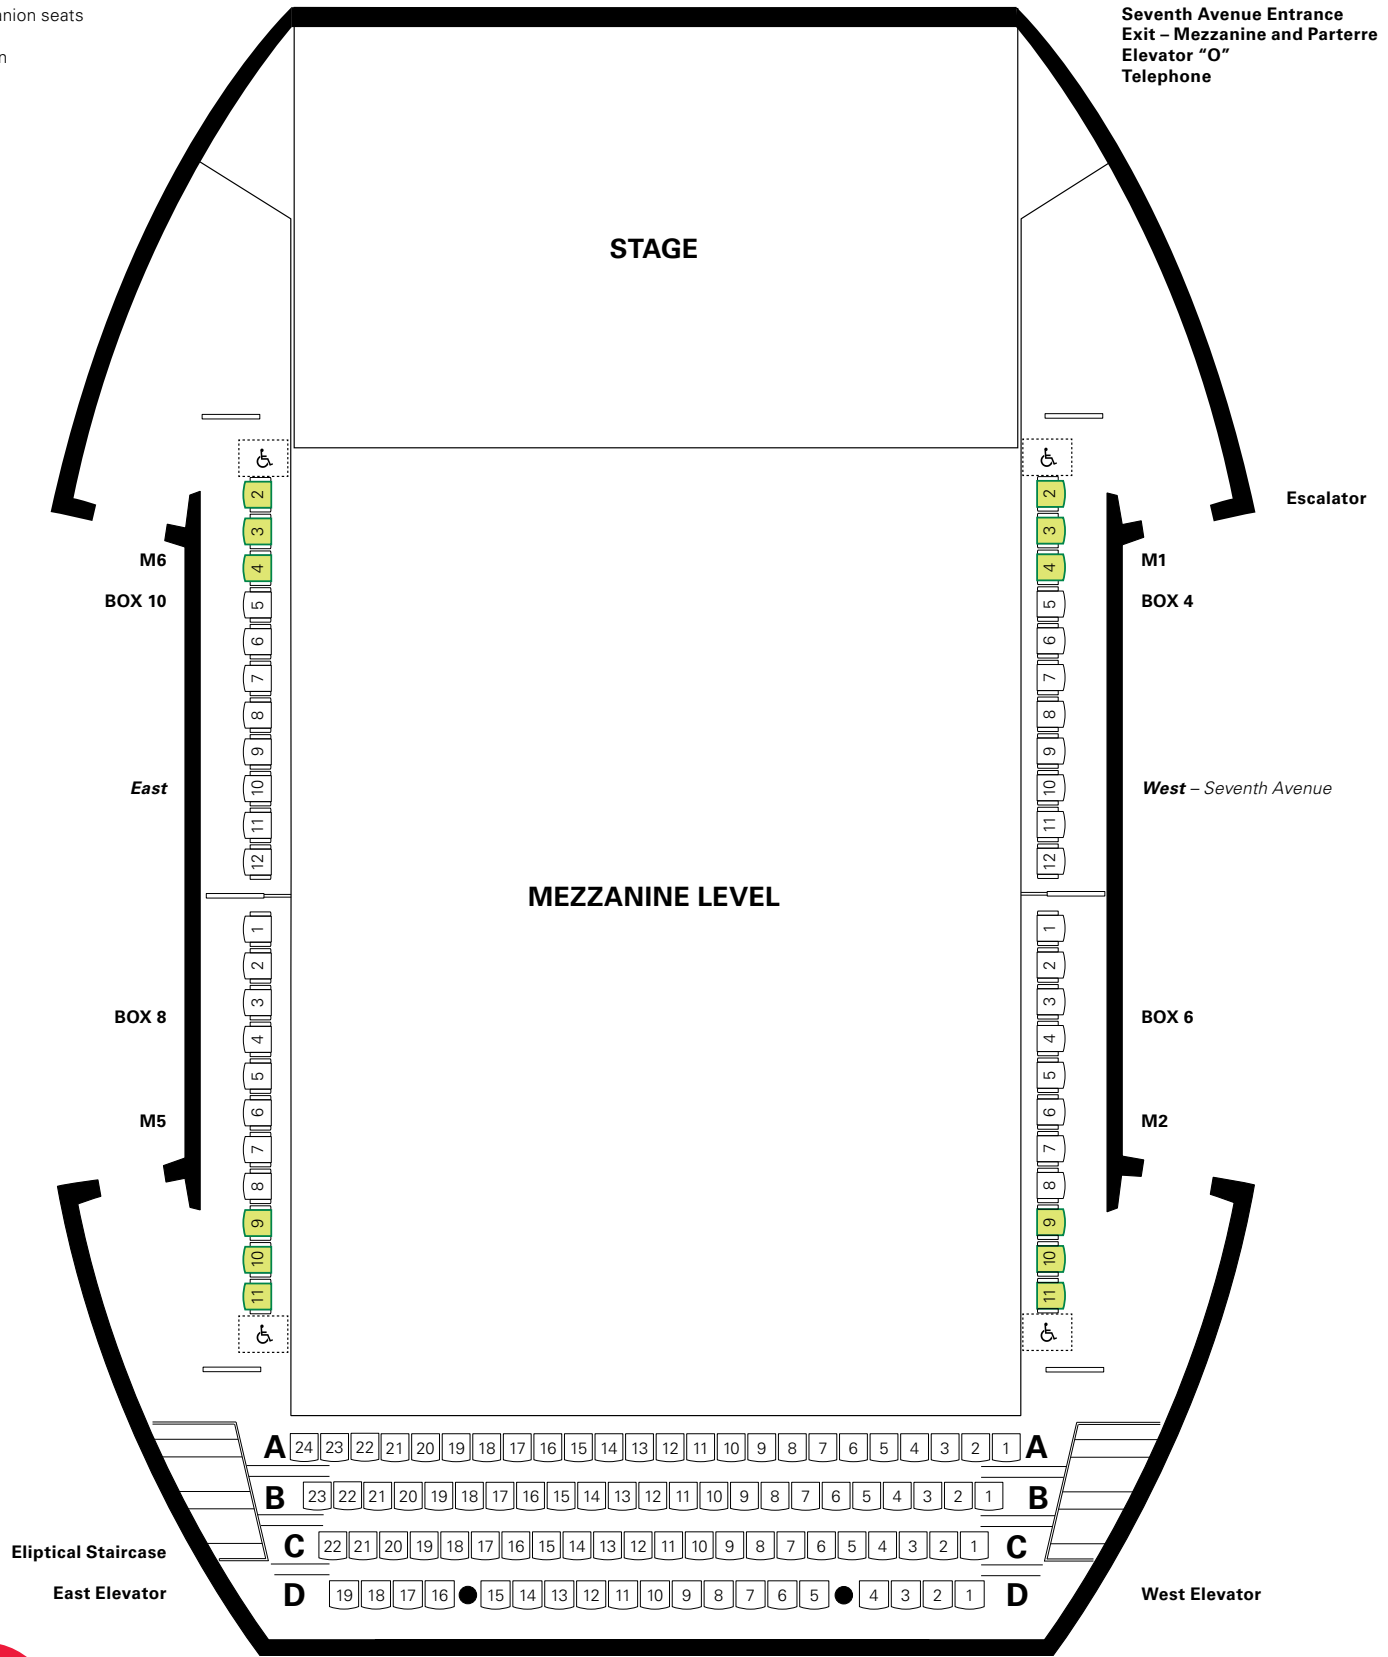

- Transfer seats
- Companion seats
- Reserved for the use of The Carnegie Hall Corporation (12 seats). The remaining capacity of the Parterre boxes is 62.*
- Column

South – West 56th Street

Companion seats

Column

Seventh Avenue Entrance
Exit – Mezzanine and Parterre
Elevator “O”
Telephone

East Elevator

West Elevator

North – West 57th Street