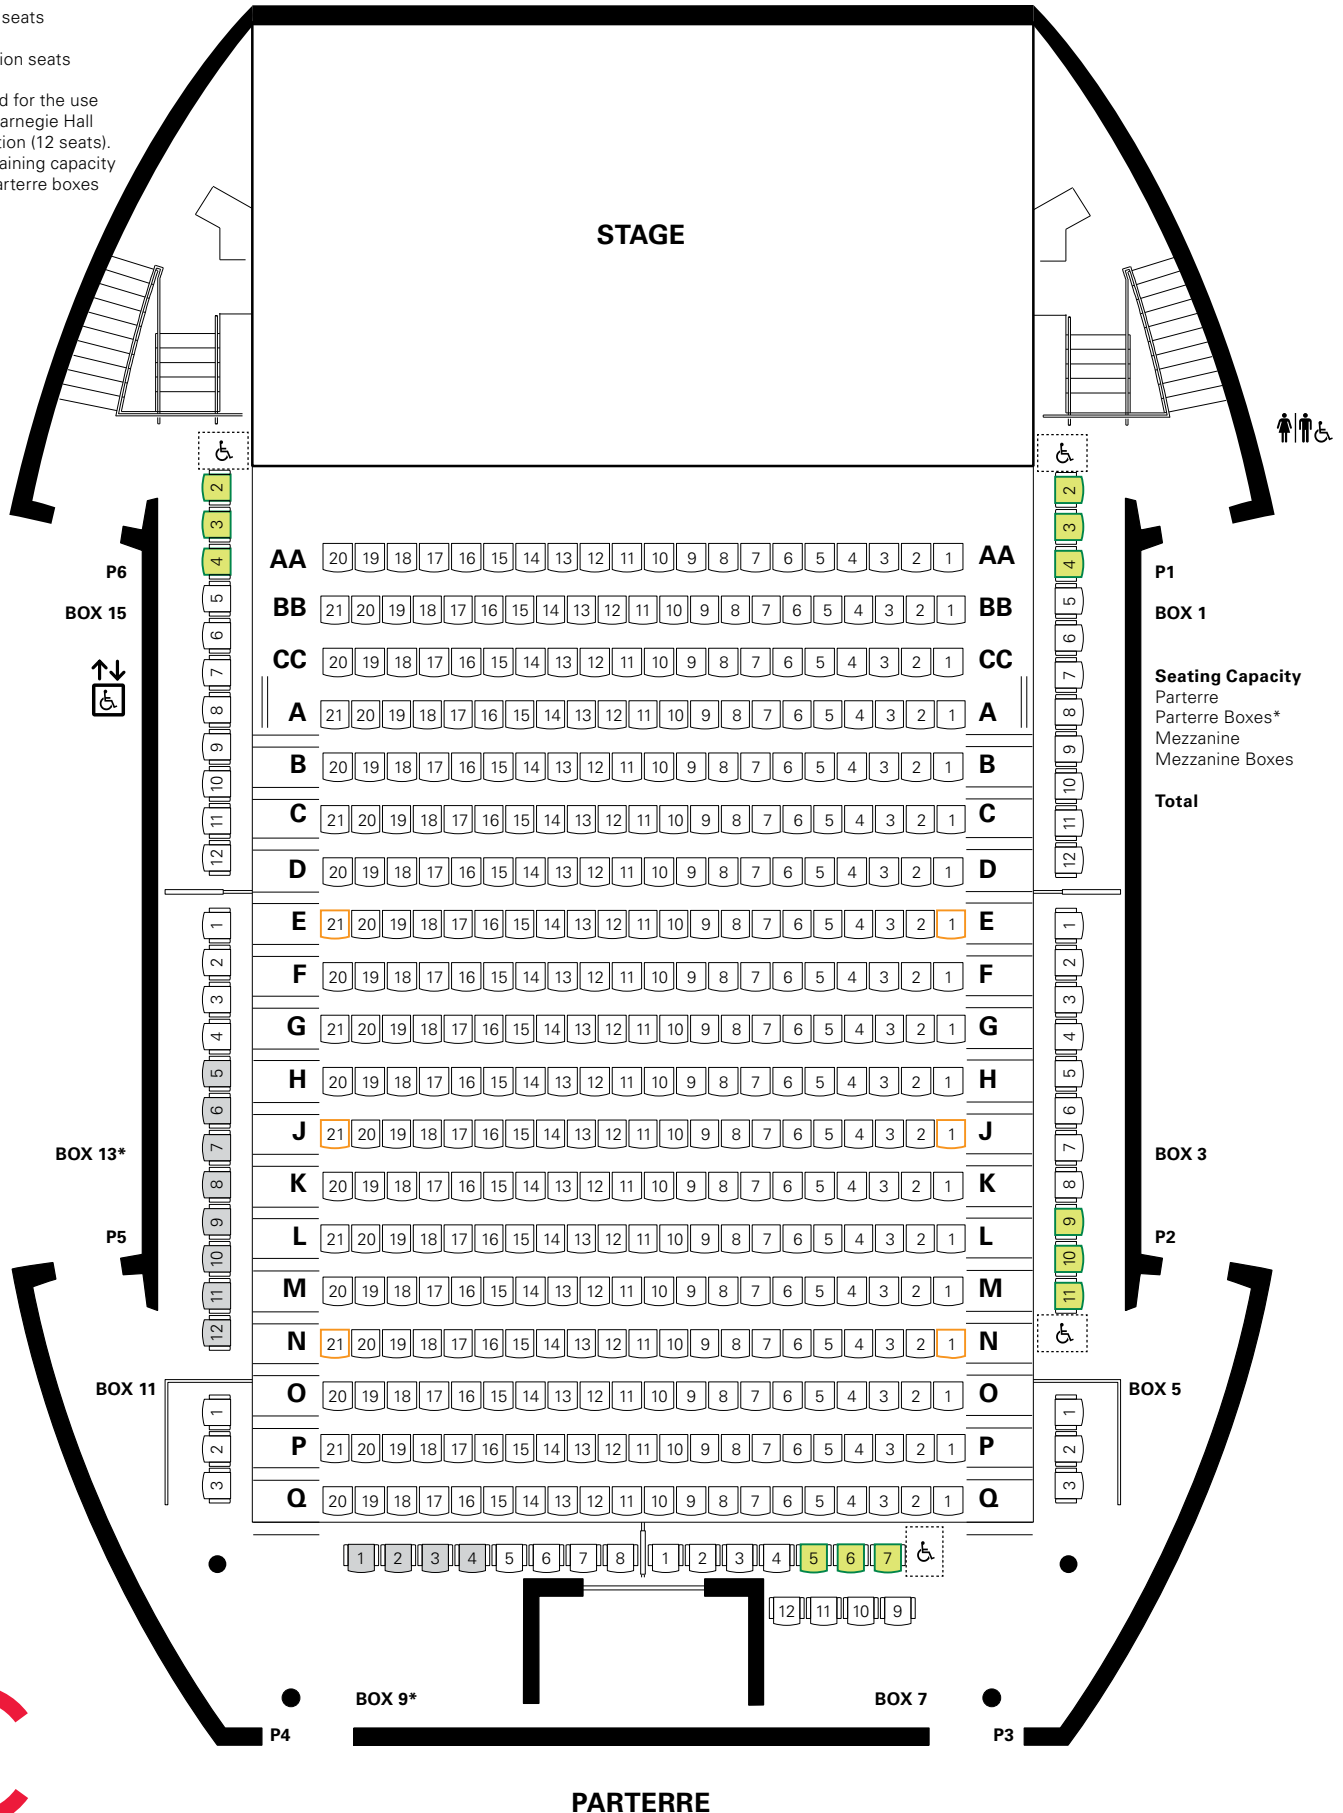

- Transfer seats
- Companion seats
- Reserved for the use of The Carnegie Hall Corporation (12 seats). The remaining capacity of the Parterre boxes is 62.*
- Column

South – West 56th Street

Companion seats

Column

Seventh Avenue Entrance
Exit – Mezzanine and Parterre
Elevator “O”
Telephone

East Elevator

West Elevator

North – West 57th Street